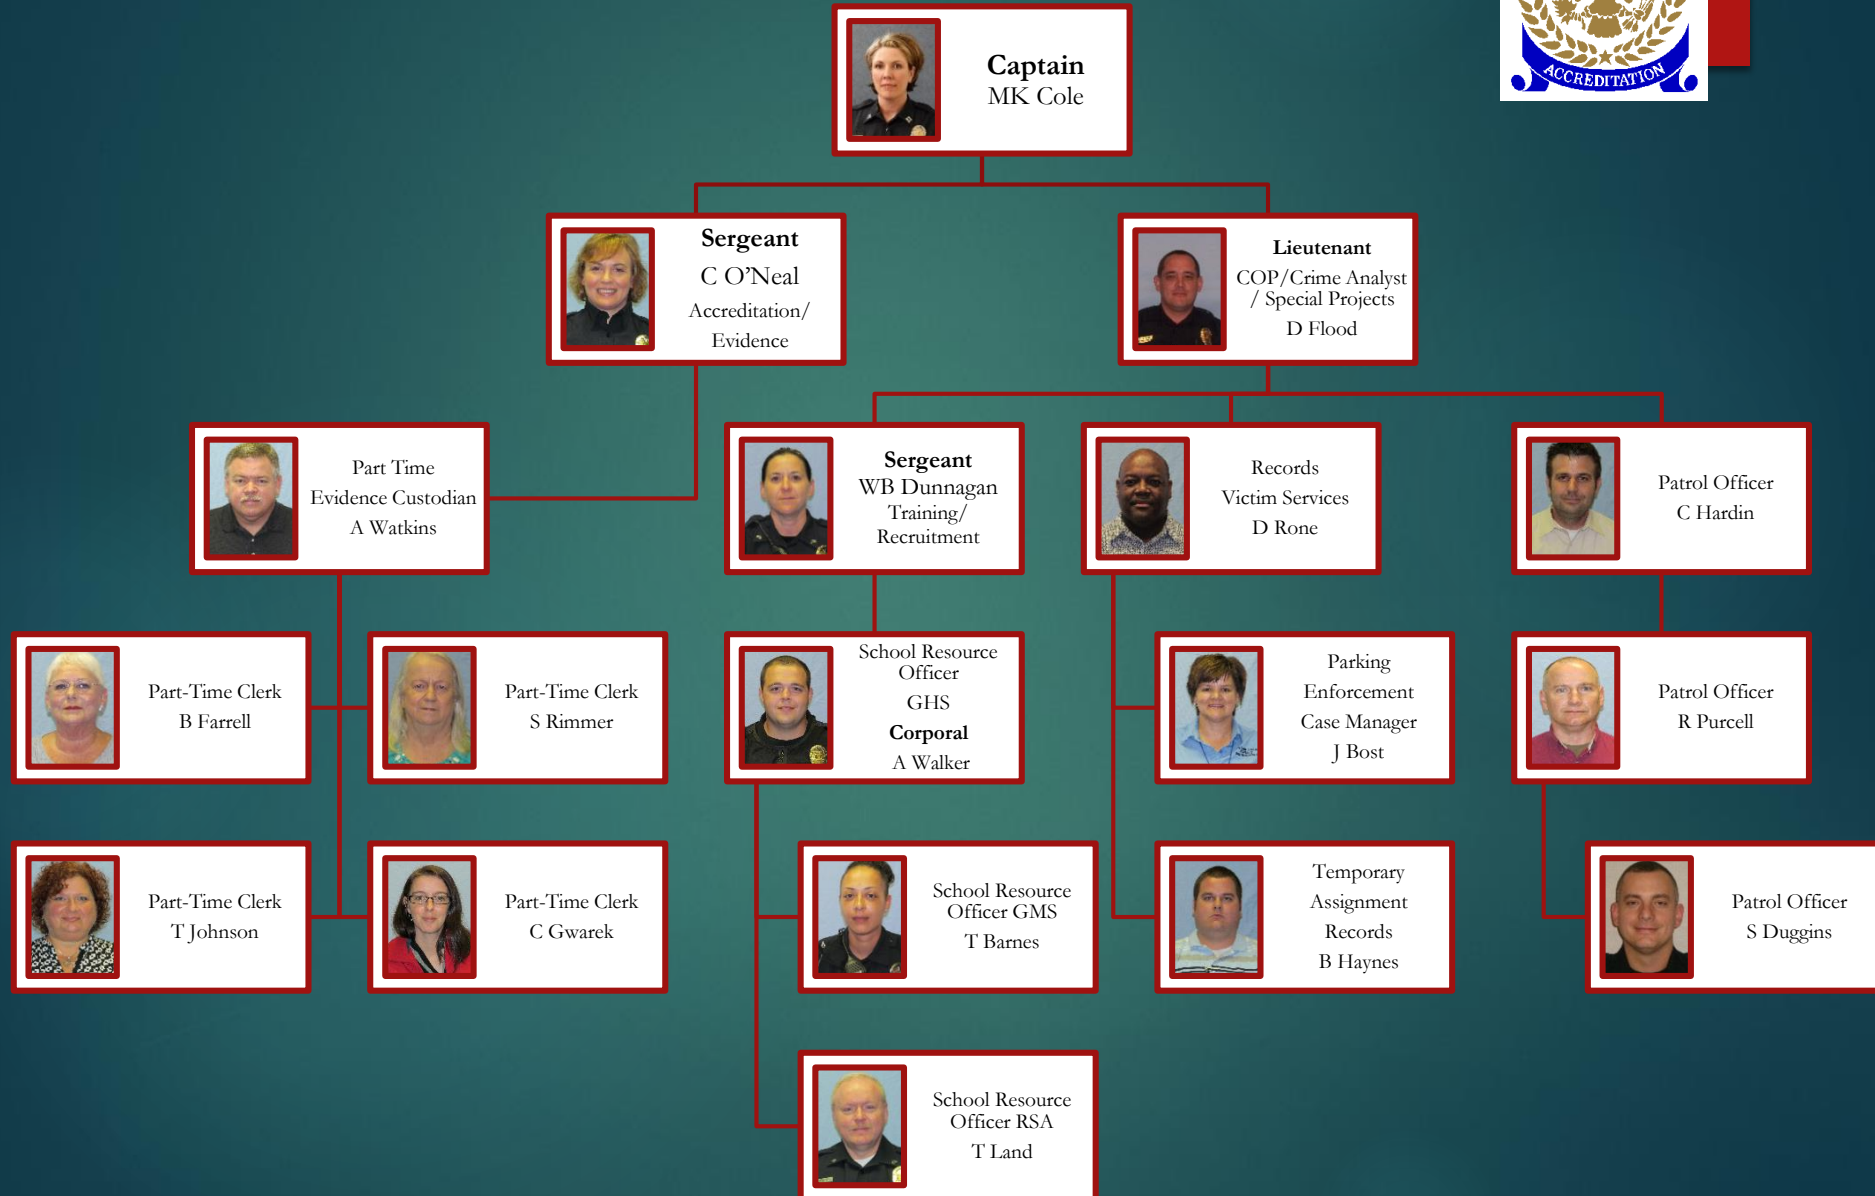

Graham Police Department

ORGANIZATIONAL CHART 2015

Agency Staffing Table 2015

Chief of Police
JC Prichard

Captain
Operations
SP McGilvray

Captain
Administration
MK Cole

Lieutenant
Operations
PJ Acosta

Lieutenant
Administration
JD Flood

Patrol Division

Administrative Division

Criminal Investigations Division

Lieutenant
PJ Acosta

Sergeant
Criminal Investigator
D Sisk

Corporal
Criminal Investigator
Persons/ Financial/ Juvenile
A Nicholson

Criminal Investigator
Property
R Hendricks

Criminal Investigator
Property
J Reinas

Criminal Investigator
Property
OPEN

Criminal Investigator
Drug Taskforce
R King