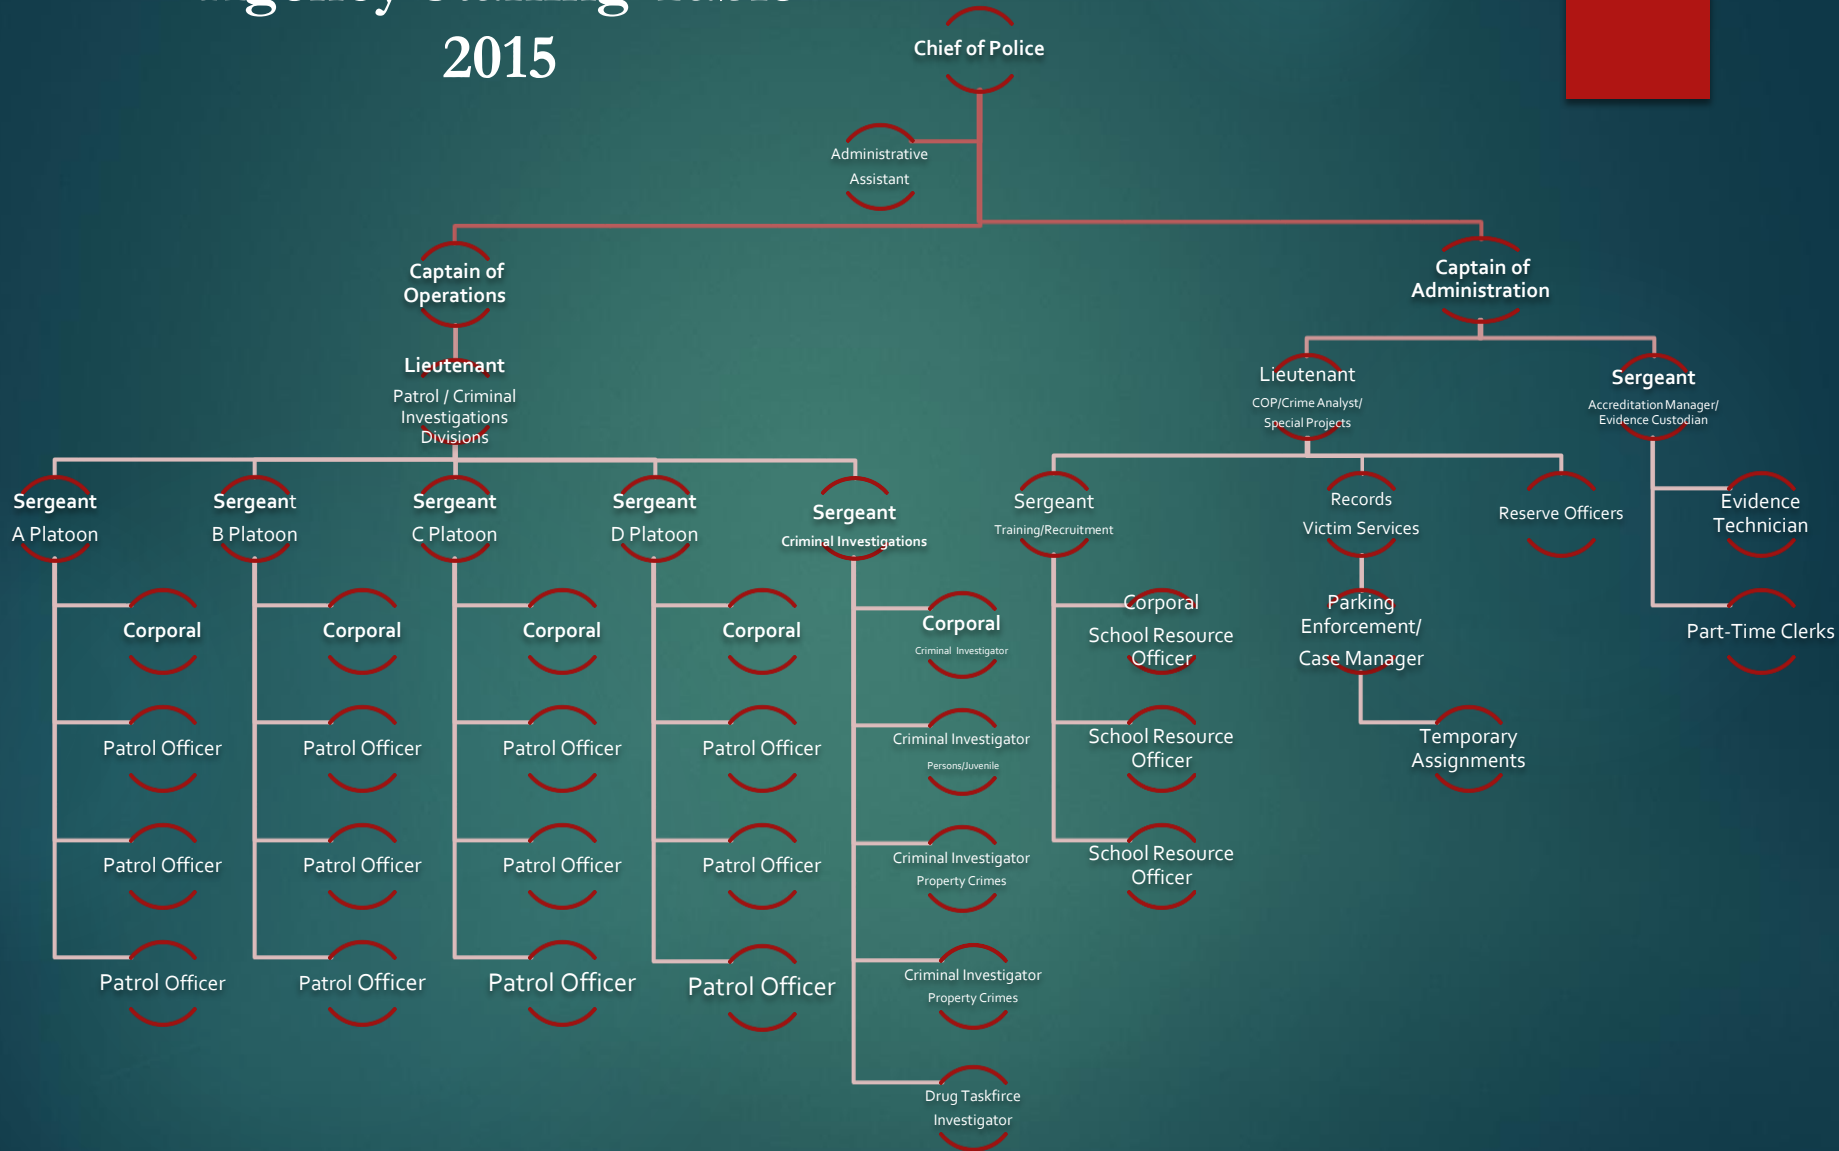

Graham Police Department

ORGANIZATIONAL CHART 2015

Agency Staffing Table 2015

Chief of Police
JC Prichard

Captain
Operations
SP McGilvray

Captain
Administration
MK Cole

Lieutenant
Operations
PJ Acosta

Lieutenant
Administration
JD Flood

Patrol Division

Administrative Division

Criminal Investigations Division