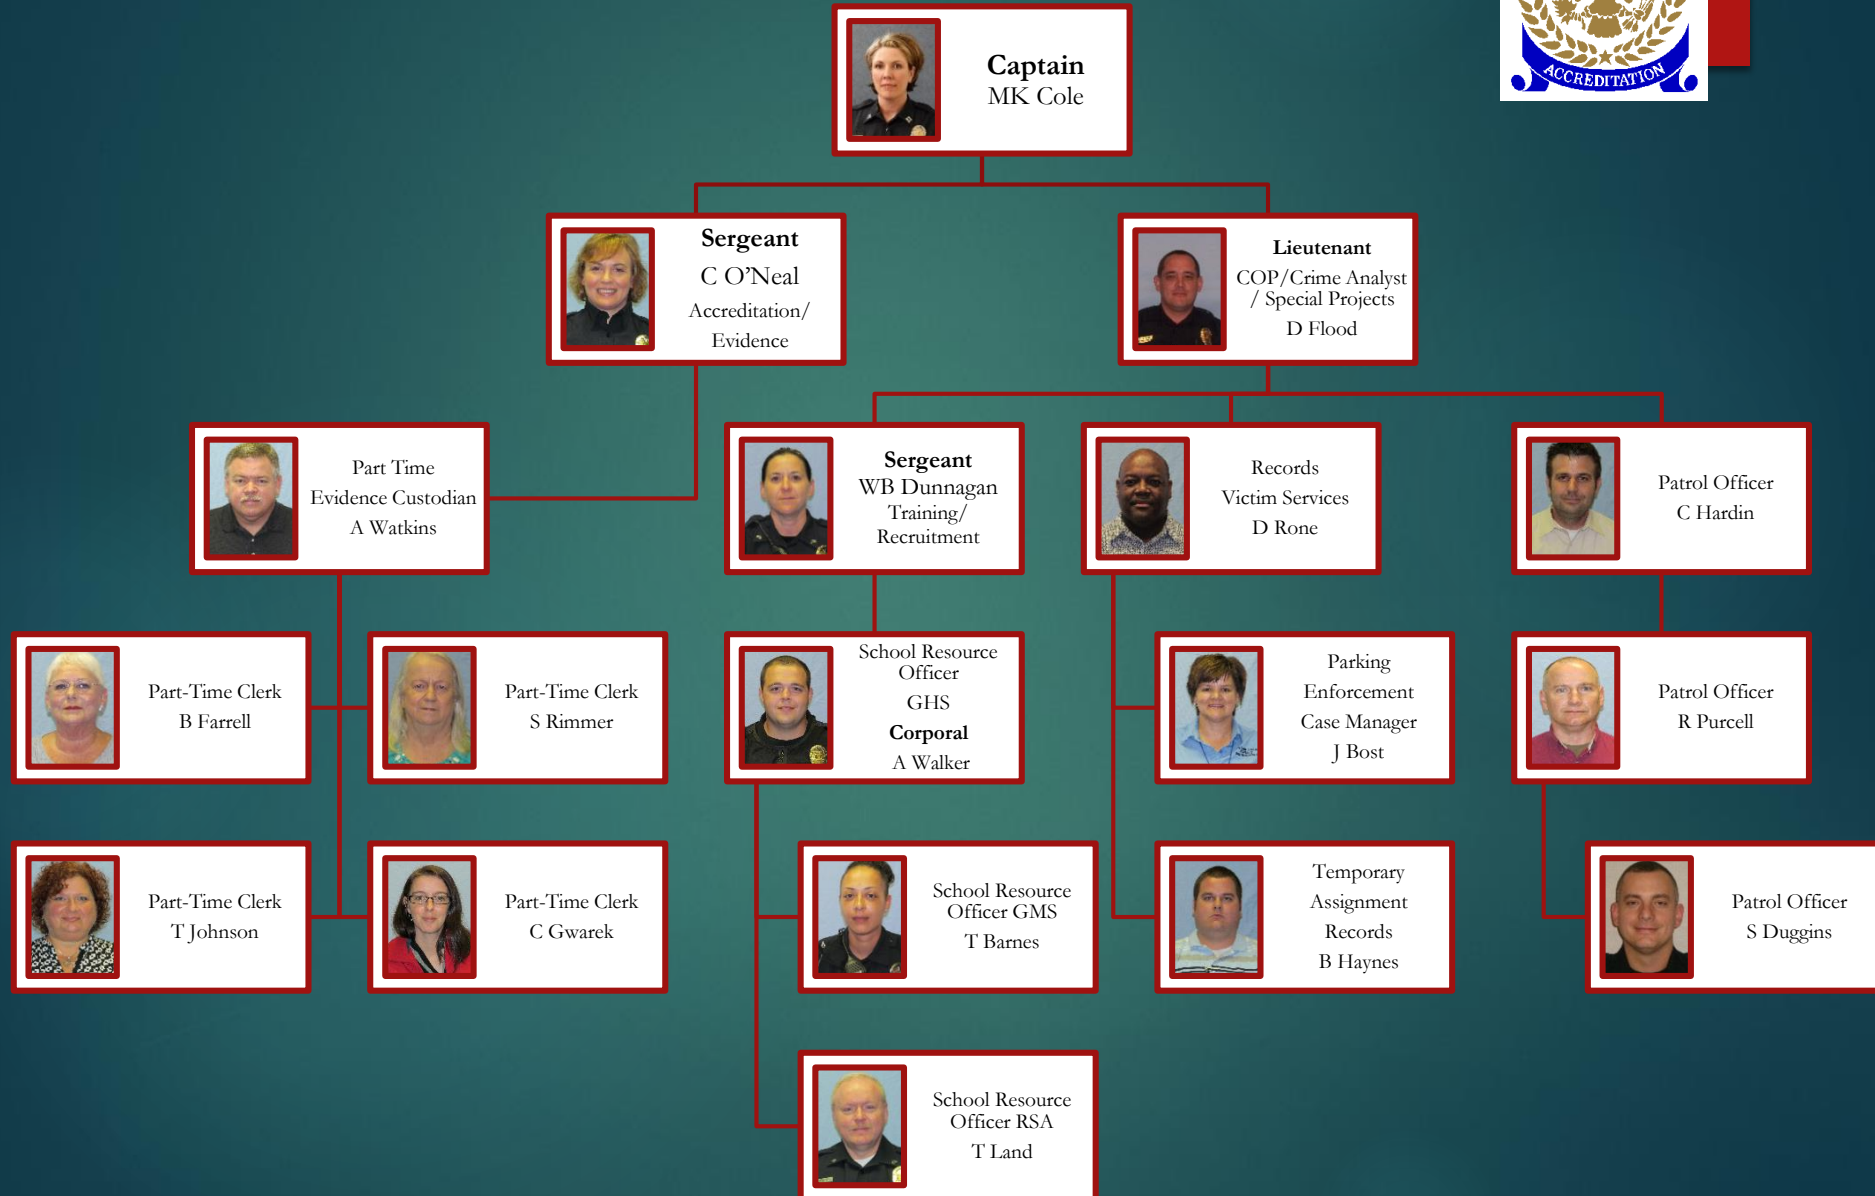

Graham Police Department

ORGANIZATIONAL CHART 2015

Agency Staffing Table 2015

Chief of Police
JC Prichard

Captain
Operations
SP McGilvray

Captain
Administration
MK Cole

Lieutenant
Operations
PJ Acosta

Lieutenant
Administration
JD Flood

Patrol Division

Administrative Division

Criminal Investigations Division