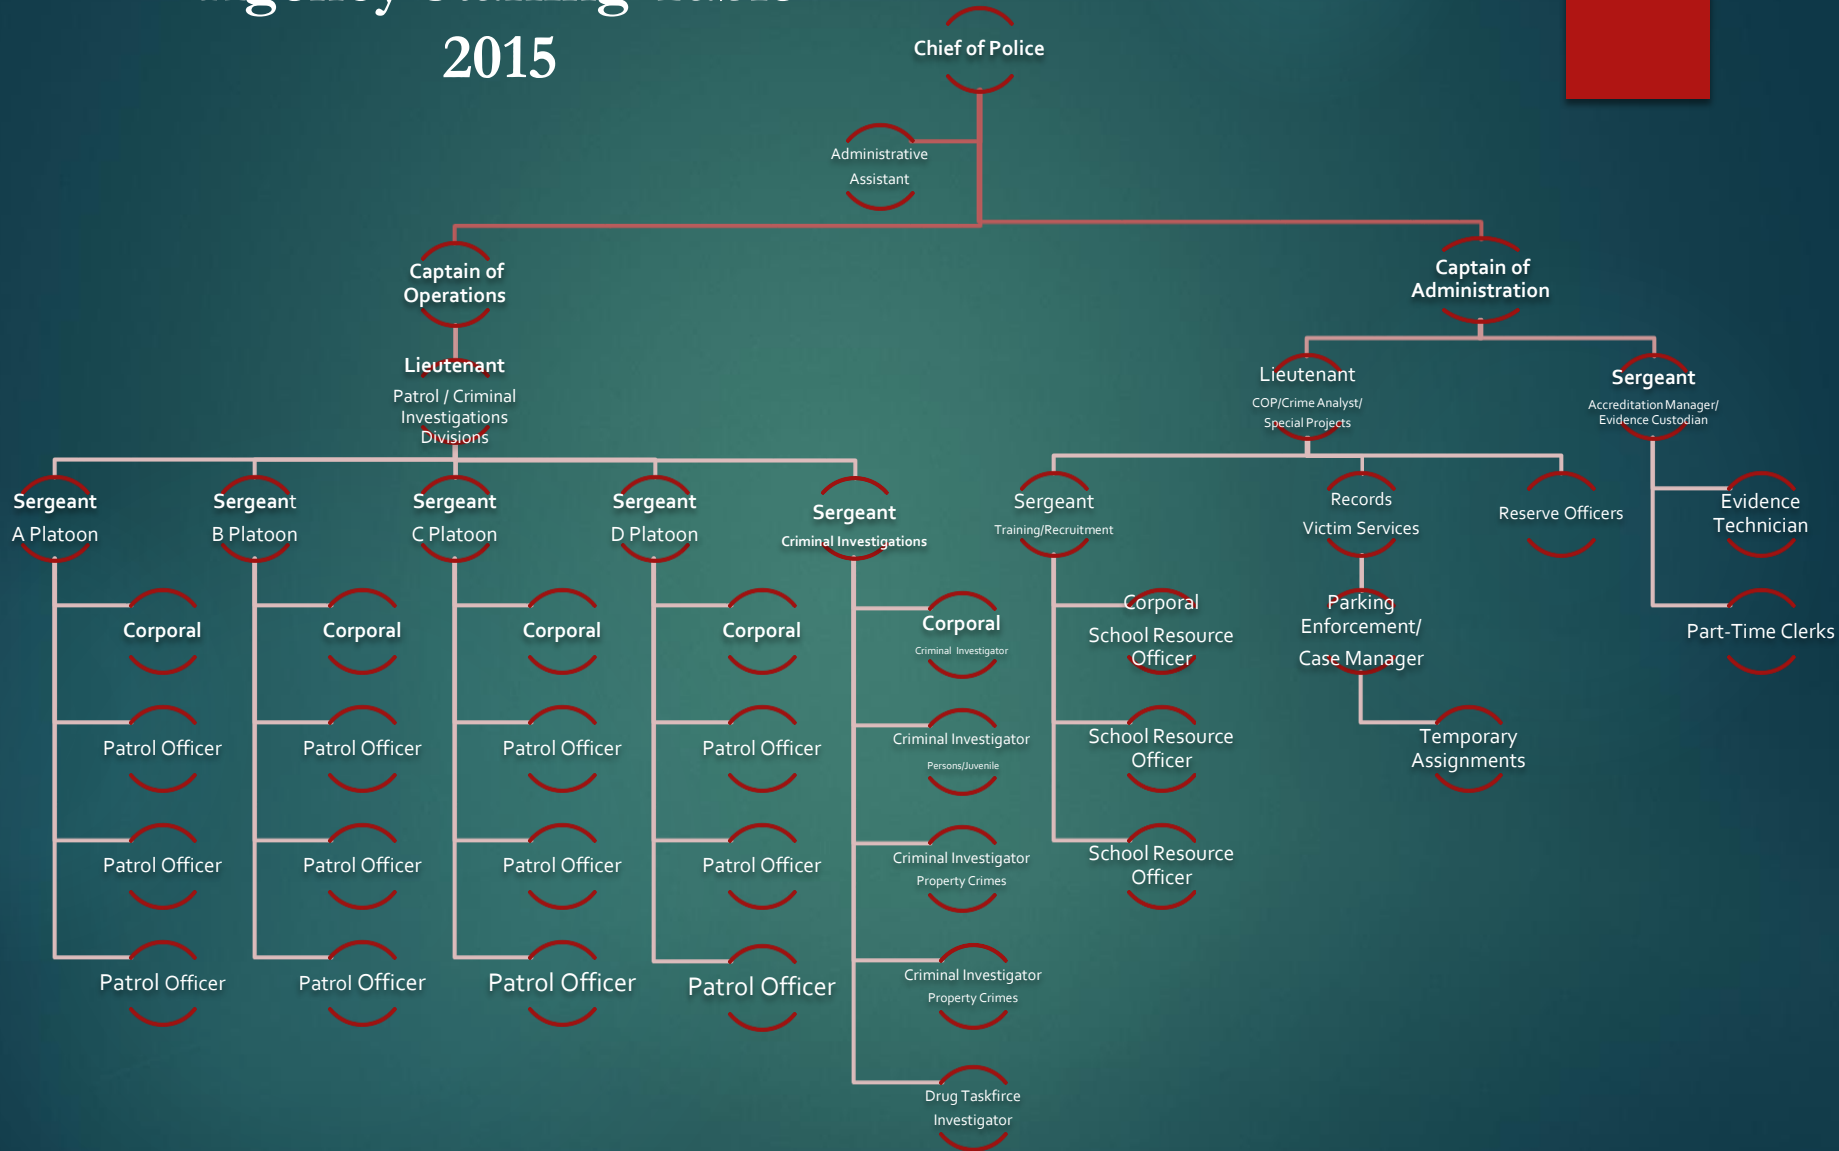

Graham Police Department

ORGANIZATIONAL CHART 2015

Agency Staffing Table 2015

Chief of Police
JC Prichard

Captain
Operations
SP McGilvray

Captain
Administration
MK Cole

Lieutenant
Operations
PJ Acosta

Lieutenant
Administration
JD Flood

Patrol Division

Administrative Division

Criminal Investigations Division

Lieutenant
PJ Acosta

Sergeant
Criminal Investigator
D Sisk

Corporal
Criminal Investigator
Persons/ Financial/ Juvenile
A Nicholson

Criminal Investigator
Property
R Hendricks

Criminal Investigator
Property
J Reinas

Criminal Investigator
Property
OPEN

Criminal Investigator
Drug Taskforce
R King