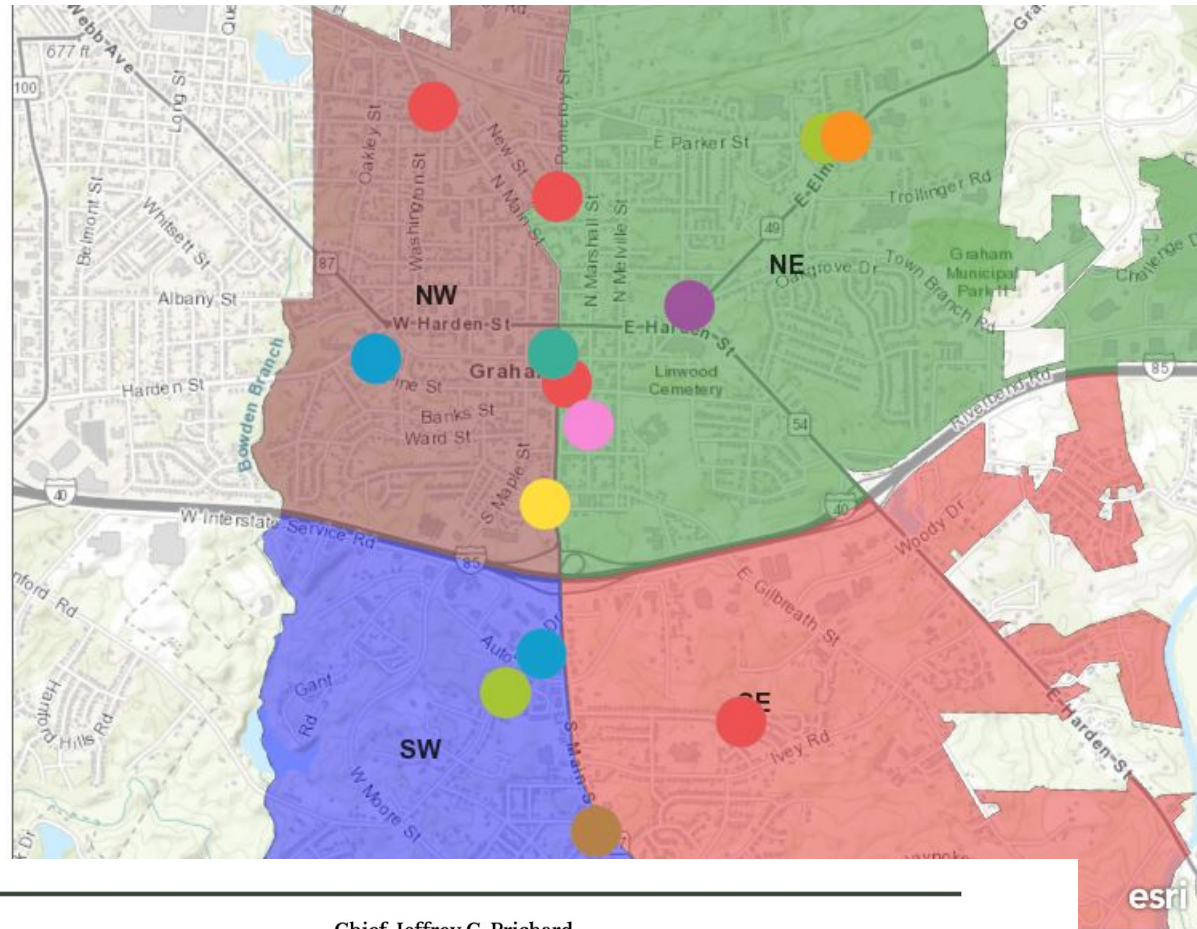

City of Graham Police Department

Weekly
Report

Crime

July 06, 2020

through

July 12, 2020

City of Graham Police Department

071220 spreadsheet

-  13B
-  23H
-  290
-  120
-  220
-  23C
-  35A
-  35B
-  520

Police District

Police Zones

-  NE
-  NW
-  SE
-  SW

Chief Jeffrey C. Prichard
216 South Maple Street Graham, NC 27253
(336) 570-6711 | jprichard@cityofgraham.com
<http://cityofgraham.com/police>

City of Graham Police Department

IncidentEvent dateReported	NIBRS	NIBRS DESCRIPTION
Jul 8, 2020, 9:49:00 PM	120	120 ROBBERY 120 ROBBERY 120
Jul 9, 2020, 11:24:00 AM	220	220 BURGLARY/BREAKING & ENTERING 220 BURGLARY/BREAKING AND ENTERING 220
Jul 6, 2020, 9:33:00 AM	290	290 DESTRUCTION/DAMAGE/VANDALISM OF PROPERTY 290 DESTRUCTIVE/DAMAGE/VANDALISM OF PROPERTY 290
Jul 9, 2020, 11:45:00 AM	290	290 DESTRUCTION/DAMAGE/VANDALISM OF PROPERTY 290 DESTRUCTIVE/DAMAGE/VANDALISM OF PROPERTY 290
Jul 11, 2020, 3:48:00 PM	520	520 WEAPON LAW VIOLATIONS 520 WEAPON LAW VIOLATIONS 520
Jul 6, 2020, 6:12:00 PM	13B	13B SIMPLE ASSAULT 13B SIMPLE ASSAULT 13B
Jul 7, 2020, 8:55:00 PM	13B	13B SIMPLE ASSAULT 13B SIMPLE ASSAULT 13B
Jul 10, 2020, 5:24:00 AM	13B	13B SIMPLE ASSAULT 13B SIMPLE ASSAULT 13B
Jul 11, 2020, 6:23:00 PM	13B	13B SIMPLE ASSAULT 13B SIMPLE ASSAULT 13B
Jul 9, 2020, 6:14:00 PM	23C	23C SHOPLIFTING 23C SHOPLIFTING 23C
Jul 6, 2020, 2:17:00 PM	23H	23H ALL OTHER LARCENY 23H ALL OTHER LARCENY 23H
Jul 8, 2020, 6:23:00 PM	23H	23H ALL OTHER LARCENY 23H ALL OTHER LARCENY 23H
Jul 6, 2020, 2:34:00 AM	35A	35A DRUG/NARCOTIC VIOLATIONS 35A DRUG/NARCOTIC VIOLATIONS 35A
Jul 8, 2020, 6:46:00 PM	35B	35B DRUG EQUIPMENT VIOLATIONS 35B DRUG EQUIPMENT VIOLATIONS 35B