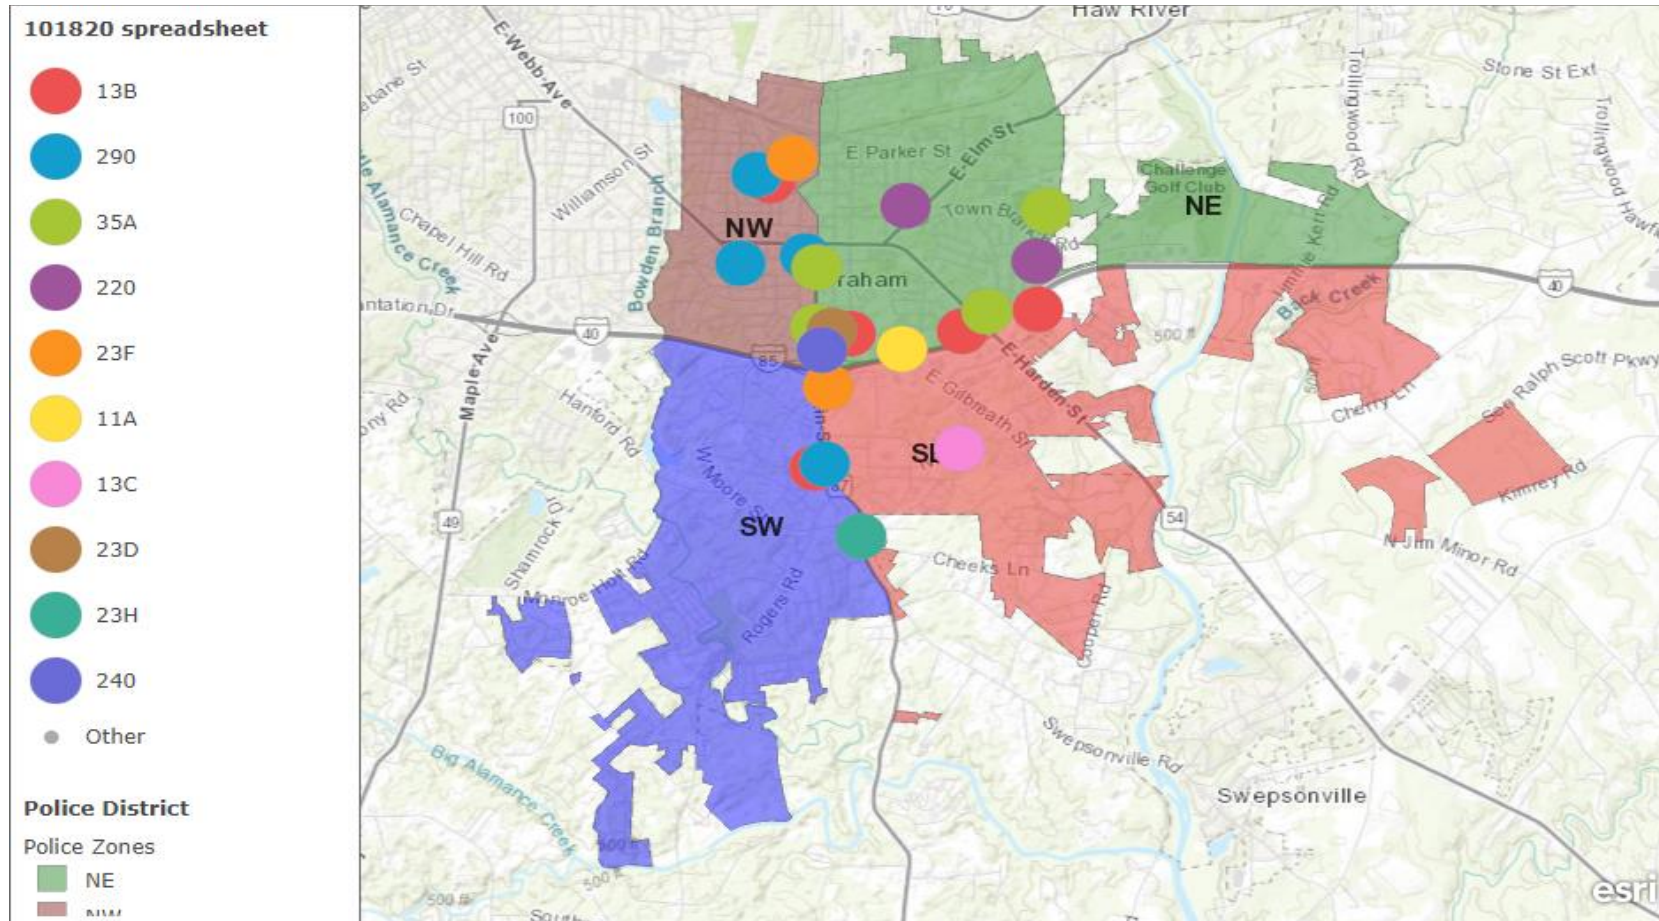

City of Graham Police Department Weekly Crime Report

Oct 12, 2020

through

OCT 18, 2020

Chief Jeffrey C. Prichard
216 South Maple Street Graham, NC 27253
(336) 570-6711 | jprichard@cityofgraham.com
<http://cityofgraham.com/police>

City of Graham Police Department

IncidentEvent dateReported	NIBRS	NIBRS DESCRIPTION
Oct 15, 2020, 4:29:00 PM	220	220 BURGLARY/BREAKING & ENTERING
Oct 17, 2020, 12:29:00 AM	220	220 BURGLARY/BREAKING & ENTERING
Oct 14, 2020, 10:45:00 AM	240	240 MOTOR VEHICLE THEFT
Oct 13, 2020, 8:36:00 AM	270	270 EMBEZZLEMENT
Oct 14, 2020, 1:40:00 PM	280	280 STOLEN PROPERTY OFFENSES
Oct 12, 2020, 8:23:00 AM	290	290 DESTRUCTION/DAMAGE/VANDALISM OF PROPERTY
Oct 12, 2020, 1:56:00 PM	290	290 DESTRUCTION/DAMAGE/VANDALISM OF PROPERTY
Oct 13, 2020, 8:43:00 AM	290	290 DESTRUCTION/DAMAGE/VANDALISM OF PROPERTY
Oct 16, 2020, 11:55:00 AM	290	290 DESTRUCTION/DAMAGE/VANDALISM OF PROPERTY
Oct 14, 2020, 8:43:00 PM	11A	11A RAPE
Oct 12, 2020, 10:25:00 AM	13B	13B SIMPLE ASSAULT
Oct 13, 2020, 3:11:00 AM	13B	13B SIMPLE ASSAULT
Oct 13, 2020, 3:30:00 PM	13B	13B SIMPLE ASSAULT
Oct 16, 2020, 3:40:00 AM	13B	13B SIMPLE ASSAULT
Oct 17, 2020, 7:41:00 PM	13B	13B SIMPLE ASSAULT
Oct 13, 2020, 11:56:00 AM	13C	13C INTIMIDATION
Oct 12, 2020, 10:10:00 AM	23D	23D THEFT FROM BUILDING
Oct 12, 2020, 4:25:00 PM	23F	23F THEFT FROM MOTOR VEHICLE
Oct 13, 2020, 11:17:00 PM	23F	23F THEFT FROM MOTOR VEHICLE
Oct 15, 2020, 11:50:00 AM	23H	23H ALL OTHER LARCENY
Oct 13, 2020, 2:30:00 PM	26A	26A FALSE PRETENSES/SWINDLE/CONFIDENCE GAME
Oct 12, 2020, 1:49:00 AM	35A	35A DRUG/NARCOTIC VIOLATIONS
Oct 14, 2020, 10:29:00 AM	35A	35A DRUG/NARCOTIC VIOLATIONS
Oct 14, 2020, 11:38:00 PM	35A	35A DRUG/NARCOTIC VIOLATIONS
Oct 16, 2020, 9:42:00 PM	35A	35A DRUG/NARCOTIC VIOLATIONS