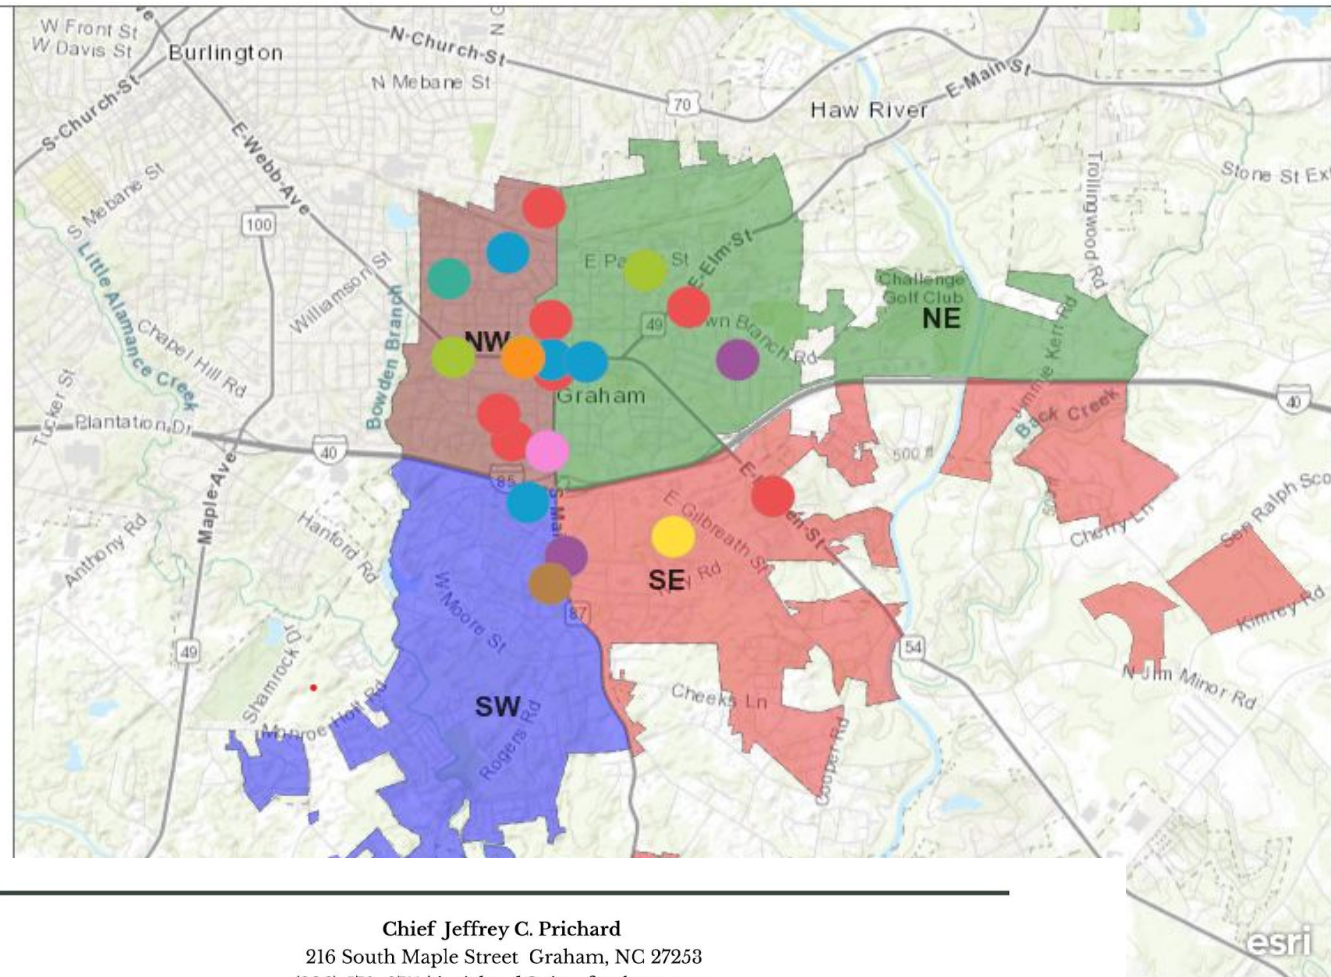

City of Graham Police Department

Weekly
Report

Crime

Oct 19, 2020

through

OCT 25, 2020

City of Graham Police Department

102520 spreadsheet

- 13B
- 23H
- 220
- 13A
- 120
- 23G
- 250
- 26B
- 290

Police District

- Police Zones
- NE
 - NW
 - SE
 - SW

Chief Jeffrey C. Prichard
216 South Maple Street Graham, NC 27253
(336) 570-6711 | jprichard@cityofgraham.com
<http://cityofgraham.com/police>

City of Graham Police Department

IncidentEvent dateReported	NIBRS	NIBRS DESCRIPTION
Oct 23, 2020, 12:34:00 AM	120	120 ROBBERY
Oct 20, 2020, 12:26:00 AM	220	220 BURGLARY/BREAKING & ENTERING
Oct 20, 2020, 11:01:00 AM	220	220 BURGLARY/BREAKING & ENTERING
Oct 21, 2020, 10:48:00 PM	220	220 BURGLARY/BREAKING & ENTERING
Oct 19, 2020, 10:42:00 AM	250	250 COUNTERFEITING/FORGERY
Oct 22, 2020, 10:32:00 AM	290	290 DESTRUCTION/DAMAGE/VANDALISM OF PROPERTY
Oct 21, 2020, 2:00:00 PM	13A	13A AGGRAVATED ASSAULT
Oct 23, 2020, 5:05:00 PM	13A	13A AGGRAVATED ASSAULT
Oct 19, 2020, 2:17:00 AM	13B	13B SIMPLE ASSAULT
Oct 22, 2020, 11:05:00 AM	13B	13B SIMPLE ASSAULT
Oct 22, 2020, 9:14:00 PM	13B	13B SIMPLE ASSAULT
Oct 23, 2020, 9:25:00 PM	13B	13B SIMPLE ASSAULT
Oct 23, 2020, 11:03:00 PM	13B	13B SIMPLE ASSAULT
Oct 23, 2020, 7:07:00 PM	13B	13B SIMPLE ASSAULT
Oct 24, 2020, 6:31:00 PM	13B	13B SIMPLE ASSAULT
Oct 24, 2020, 12:30:00 PM	23G	23G THEFT OF MOTOR VEHICLE PARTS OR ACCESSORIES
Oct 20, 2020, 11:57:00 AM	23H	23H ALL OTHER LARCENY
Oct 20, 2020, 5:19:00 PM	23H	23H ALL OTHER LARCENY
Oct 22, 2020, 8:00:00 AM	23H	23H ALL OTHER LARCENY
Oct 23, 2020, 6:40:00 AM	23H	23H ALL OTHER LARCENY
Oct 22, 202		IE FRAUD