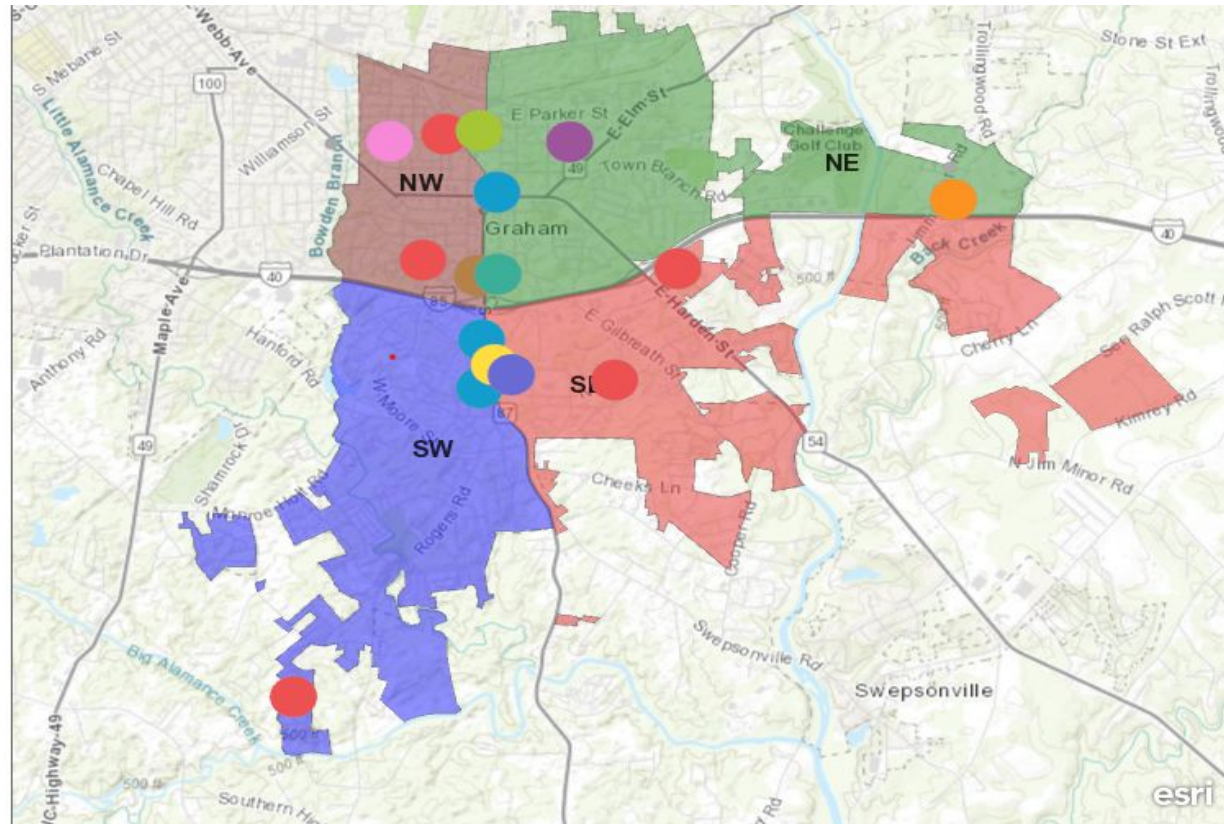

City of Graham Police Department

112220 spreadsheet

- 13B
- 250
- 13A
- 220
- 23C
- 23G
- 23H
- 26A
- 26B
- 26E
- Other

Police District

- Police Zones
- NE
 - NW

Chief M. K. Cole
216 South Maple St Graham, NC 27253
(336) 570-6711 kcole@cityofgraham.com
<http://cityofgraham.com/police>

City of Graham Police Department

IncidentEvent dateReported	NIBRS	NIBRS DESCRIPTION
Nov 21, 2020, 12:13:00 AM	220	220 BURGLARY/BREAKING & ENTERING
Nov 17, 2020, 6:50:00 PM	250	250 COUNTERFEITING/FORGERY
Nov 17, 2020, 7:44:00 PM	250	250 COUNTERFEITING/FORGERY
Nov 18, 2020, 10:00:00 AM	250	250 COUNTERFEITING/FORGERY
Nov 21, 2020, 9:05:00 PM	280	280 STOLEN PROPERTY OFFENSES
Nov 20, 2020, 9:33:00 AM	290	290 DESTRUCTION/DAMAGE/VANDALISM OF PROPERTY
Nov 18, 2020, 9:40:00 PM	13A	13A AGGRAVATED ASSAULT
Nov 16, 2020, 8:02:00 PM	13B	13B SIMPLE ASSAULT
Nov 19, 2020, 8:25:00 AM	13B	13B SIMPLE ASSAULT
Nov 16, 2020, 11:32:00 AM	13B	13B SIMPLE ASSAULT
Nov 21, 2020, 6:51:00 AM	13B	13B SIMPLE ASSAULT
Nov 21, 2020, 5:48:00 PM	13B	13B SIMPLE ASSAULT
Nov 21, 2020, 9:26:00 PM	23C	23C SHOPLIFTING
Nov 18, 2020, 10:41:00 AM	23G	23G THEFT OF MOTOR VEHICLE PARTS OR ACCESSORIES
Nov 18, 2020, 1:35:00 PM	23H	23H ALL OTHER LARCENY
Nov 18, 2020, 8:41:00 AM	26A	26A FALSE PRETENSES/SWINDLE/CONFIDENCE GAME
Nov 20, 2020, 5:39:00 PM	26B	26B CREDIT CARD/AUTOMATED TELLER MACHINE FRAUD
Nov 16, 2020, 6:54:00 PM	26E	26E WIRE FRAUD
Nov 16, 2020, 3:57:00 PM	35A	35A DRUG/NARCOTIC VIOLATIONS