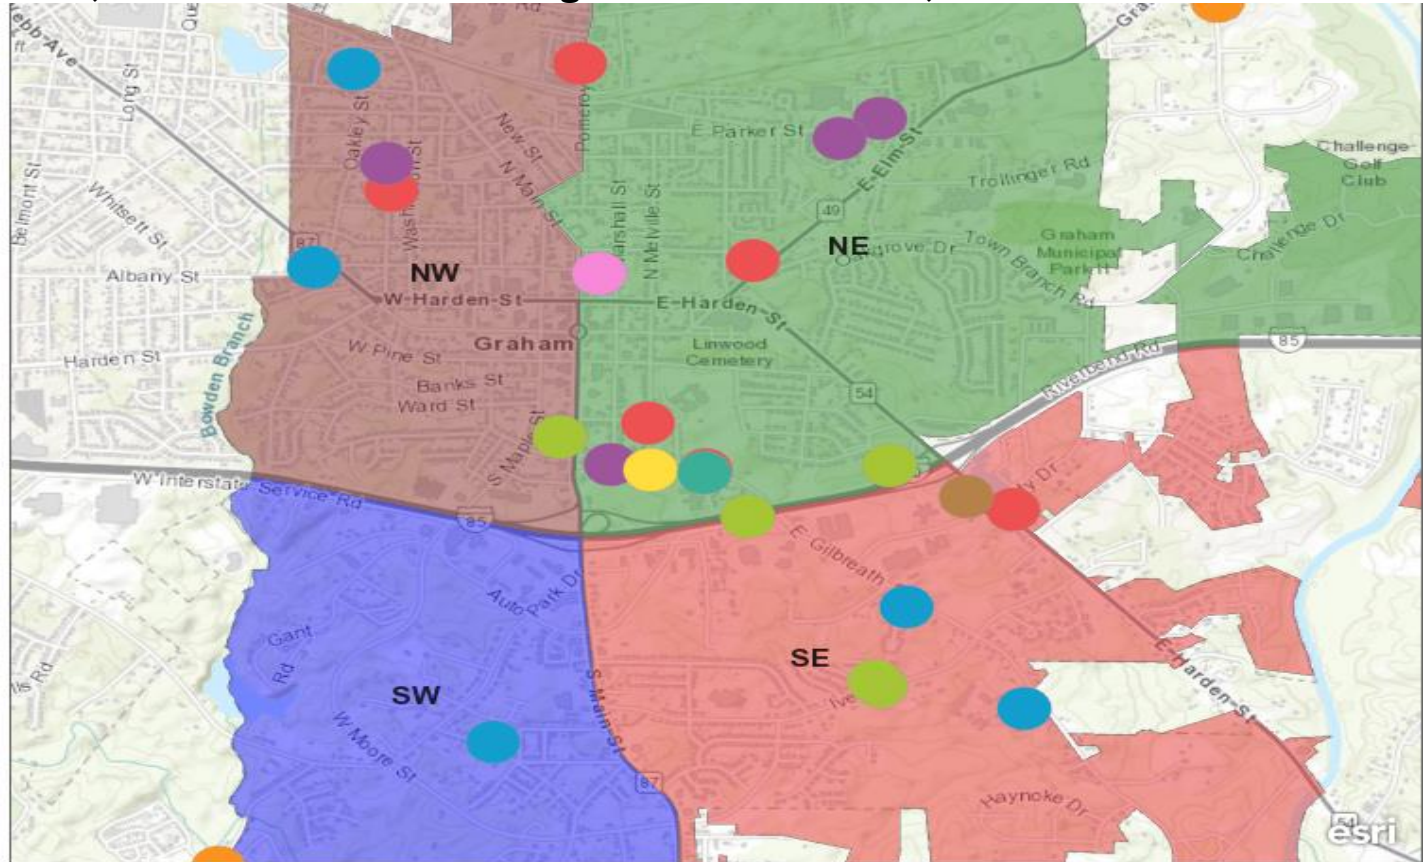

City of Graham Police Department Weekly Crime Report

DEC 28, 2020

through

JAN 03, 2021

010321 spreadsheet

- 13B
- 240
- 35A
- 23H
- 520
- 13A
- 23F
- 26A
- 26F

Police District

Police Zones

- NE
- NW
- SE
- SW

Chief M. K. Cole
 216 South Maple St Graham, NC 27253
 (336) 570-6711 kcole@cityofgraham.com
<http://cityofgraham.com/police>

City of Graham Police Department

IncidentEvent dateReported	NIBRS	NIBRS DESCRIPTION
Dec 28, 2020, 9:49:00 PM	240	240 MOTOR VEHICLE THEFT
Dec 29, 2020, 6:54:00 AM	240	240 MOTOR VEHICLE THEFT
Dec 30, 2020, 5:20:00 AM	240	240 MOTOR VEHICLE THEFT
Dec 30, 2020, 6:58:00 PM	240	240 MOTOR VEHICLE THEFT
Jan 3, 2021, 9:42:00 AM	240	240 MOTOR VEHICLE THEFT
Jan 1, 2021, 8:55:00 PM	520	520 WEAPON LAW VIOLATIONS
Jan 2, 2021, 11:22:00 PM	520	520 WEAPON LAW VIOLATIONS
Jan 3, 2021, 12:42:00 PM	13A	13A AGGRAVATED ASSAULT
Dec 28, 2020, 5:58:00 AM	13B	13B SIMPLE ASSAULT
Dec 28, 2020, 11:22:00 AM	13B	13B SIMPLE ASSAULT
Dec 28, 2020, 4:37:00 PM	13B	13B SIMPLE ASSAULT
Dec 28, 2020, 10:46:00 PM	13B	13B SIMPLE ASSAULT
Dec 30, 2020, 3:28:00 PM	13B	13B SIMPLE ASSAULT
Jan 1, 2021, 3:49:00 PM	13B	13B SIMPLE ASSAULT
Jan 2, 2021, 2:18:00 PM	13B	13B SIMPLE ASSAULT
Jan 3, 2021, 12:15:00 PM	13B	13B SIMPLE ASSAULT
Jan 2, 2021, 4:16:00 PM	23F	23F THEFT FROM MOTOR VEHICLE
Dec 28, 2020, 9:24:00 PM	23H	23H ALL OTHER LARCENY
Dec 29, 2020, 3:34:00 PM	23H	23H ALL OTHER LARCENY
Dec 30, 2020, 11:01:00 AM	23H	23H ALL OTHER LARCENY
Jan 3, 2021, 6:16:00 PM	23H	23H ALL OTHER LARCENY
Jan 1, 2021, 9:01:00 PM	26A	26A FALSE PRETENSES/SWINDLE/CONFIDENCE GAME
Dec 31, 2020, 9:53:00 AM	26F	26F IDENTITY THEFT
Dec 30, 2020, 2:08:00 AM	35A	35A DRUG/NARCOTIC VIOLATIONS
Dec 31, 2020, 4:56:00 PM	35A	35A DRUG/NARCOTIC VIOLATIONS
Jan 2, 2021, 12:46:00 AM	35A	35A DRUG/NARCOTIC VIOLATIONS
Jan 2, 2021, 1:57:00 AM	35A	35A DRUG/NARCOTIC VIOLATIONS
Jan 2, 2021, 8:54:00 PM	35A	35A DRUG/NARCOTIC VIOLATIONS