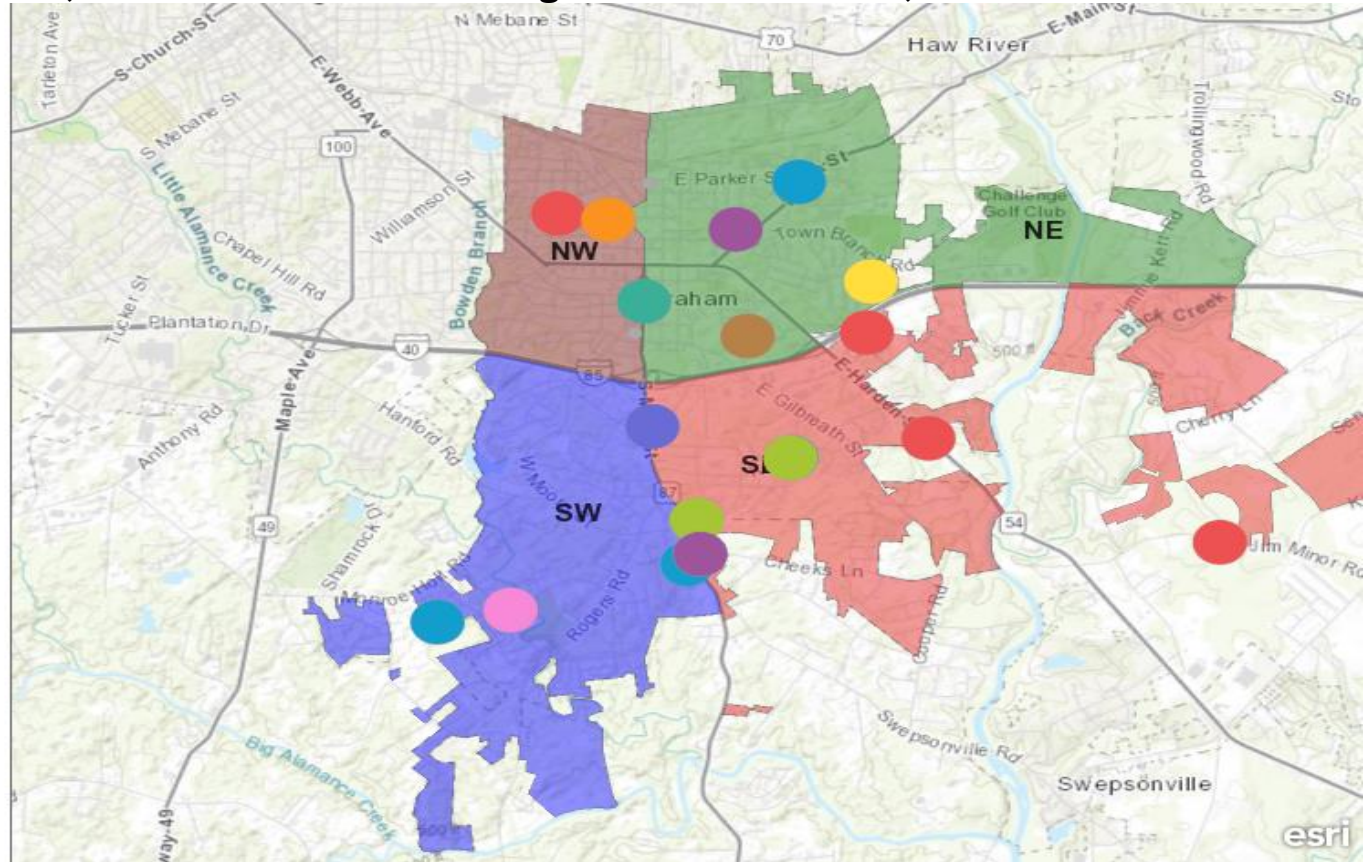

City of Graham Police Department Weekly Crime Report

JAN 25, 2020

through

JAN 31, 2021

013121 spreadsheet

- 290
- 26A
- 13B
- 240
- 11D
- 120
- 210
- 220
- 23H
- 250
- Other

Police District

Police Zones

- NE

Chief M. K. Cole
 216 South Maple St Graham, NC 27253
 (336) 570-6711 kcole@cityofgraham.com
<http://cityofgraham.com/police>

City of Graham Police Department

IncidentEvent dateReported	NIBRS	NIBRS DESCRIPTION
Jan 30, 2021, 11:32:00 PM	120	120 ROBBERY
Jan 25, 2021, 4:41:00 PM	210	210 EXTORTION/BLACKMAIL
Jan 25, 2021, 4:07:00 AM	220	220 BURGLARY/BREAKING & ENTERING
Jan 26, 2021, 5:30:00 AM	240	240 MOTOR VEHICLE THEFT
Jan 26, 2021, 5:49:00 PM	240	240 MOTOR VEHICLE THEFT
Jan 25, 2021, 12:21:00 PM	250	250 COUNTERFEITING/FORGERY
Jan 29, 2021, 2:01:00 PM	280	280 STOLEN PROPERTY OFFENSES
Jan 26, 2021, 7:42:00 PM	290	290 DESTRUCTION/DAMAGE/VANDALISM OF PROPERTY
Jan 27, 2021, 8:55:00 AM	290	290 DESTRUCTION/DAMAGE/VANDALISM OF PROPERTY
Jan 28, 2021, 11:16:00 PM	290	290 DESTRUCTION/DAMAGE/VANDALISM OF PROPERTY
Jan 29, 2021, 11:14:00 PM	290	290 DESTRUCTION/DAMAGE/VANDALISM OF PROPERTY
Jan 29, 2021, 4:01:00 PM	290	290 DESTRUCTION/DAMAGE/VANDALISM OF PROPERTY
Jan 27, 2021, 1:15:00 PM	11D	11D FONDLING
Jan 28, 2021, 4:09:00 AM	13B	13B SIMPLE ASSAULT
Jan 29, 2021, 8:00:00 AM	13B	13B SIMPLE ASSAULT
Jan 30, 2021, 12:01:00 PM	23H	23H ALL OTHER LARCENY
Jan 26, 2021, 9:44:00 AM	26A	26A FALSE PRETENSES/SWINDLE/CONFIDENCE GAME
Jan 27, 2021, 3:24:00 PM	26A	26A FALSE PRETENSES/SWINDLE/CONFIDENCE GAME
Jan 28, 2021, 5:31:00 AM	26A	26A FALSE PRETENSES/SWINDLE/CONFIDENCE GAME
Jan 29, 2021, 2:39:00 PM	26A	26A FALSE PRETENSES/SWINDLE/CONFIDENCE GAME
Jan 31, 2021, 7:28:00 AM	35A	35A DRUG/NARCOTIC VIOLATIONS