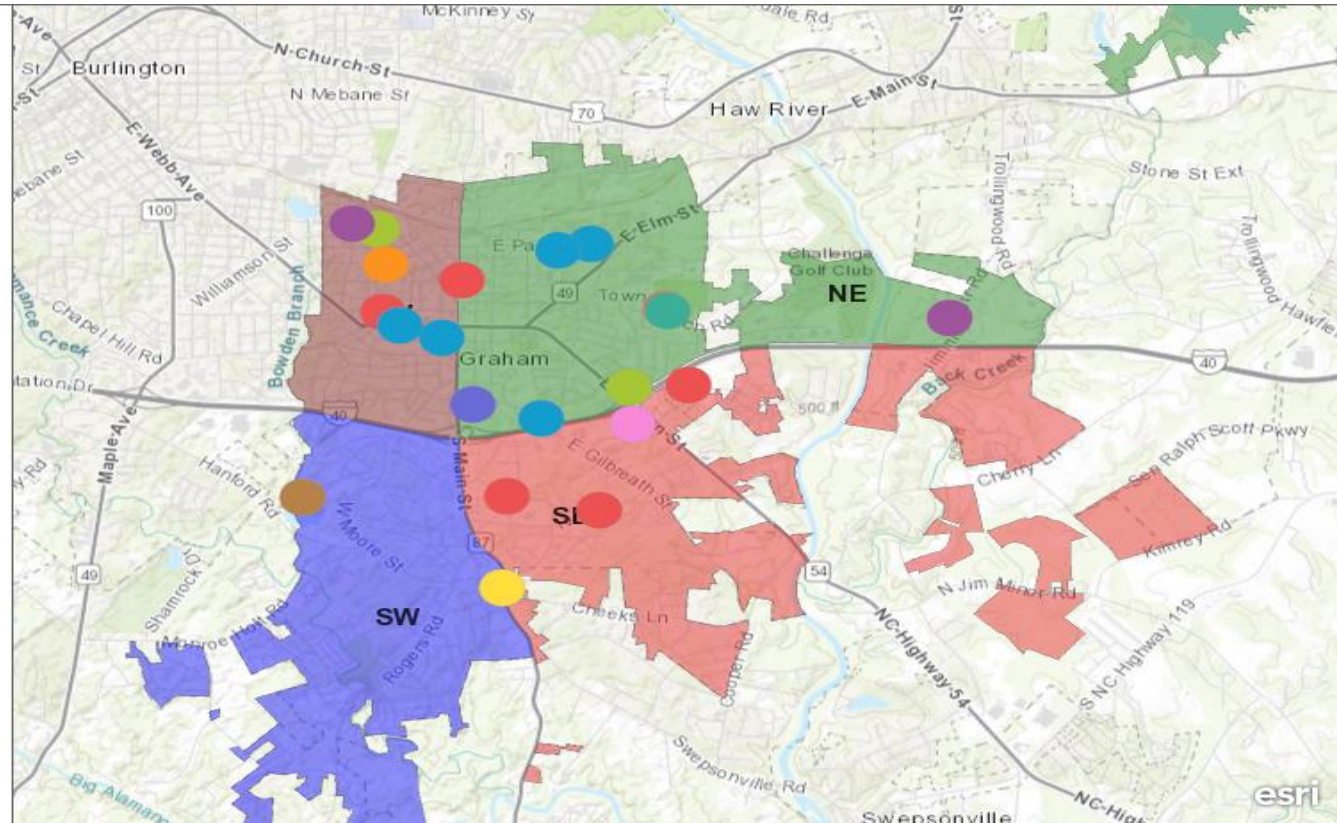

City of Graham Police Department Weekly Crime Report

JUNE 14, 2021

through

JUNE 20, 2021

062021 spreadsheet

- 290
- 13B
- 220
- 23H
- 13A
- 23C
- 23F
- 23G
- 240
- 270
- Other

Police District

Police Zones

- NE
- NW
- SE

Chief M. K. Cole
 216 South Maple St Graham, NC 27253
 (336) 570-6711 kcole@cityofgraham.com
<http://cityofgraham.com/police>

City of Graham Police Department

INCIDENT DATE/ TIME	NIBRS	NIBRS DESCRIPTION
Jun 17, 2021, 3:47:00 PM	220	220 BURGLARY/BREAKING & ENTERING
Jun 18, 2021, 3:10:00 PM	220	220 BURGLARY/BREAKING & ENTERING
Jun 16, 2021, 7:15:00 AM	240	240 MOTOR VEHICLE THEFT
Jun 20, 2021, 12:25:00 AM	270	270 EMBEZZLEMENT
Jun 14, 2021, 2:46:00 AM	290	290 DESTRUCTION/DAMAGE/VANDALISM OF PROPERTY
Jun 15, 2021, 3:42:00 PM	290	290 DESTRUCTION/DAMAGE/VANDALISM OF PROPERTY
Jun 15, 2021, 6:18:00 PM	290	290 DESTRUCTION/DAMAGE/VANDALISM OF PROPERTY
Jun 16, 2021, 9:21:00 AM	290	290 DESTRUCTION/DAMAGE/VANDALISM OF PROPERTY
Jun 18, 2021, 9:45:00 AM	290	290 DESTRUCTION/DAMAGE/VANDALISM OF PROPERTY
Jun 18, 2021, 3:10:00 PM	290	290 DESTRUCTION/DAMAGE/VANDALISM OF PROPERTY
Jun 20, 2021, 2:07:00 AM	290	290 DESTRUCTION/DAMAGE/VANDALISM OF PROPERTY
Jun 14, 2021, 1:39:00 PM	520	520 WEAPON LAW VIOLATIONS
Jun 17, 2021, 8:41:00 PM	13A	13A AGGRAVATED ASSAULT
Jun 15, 2021, 11:19:00 AM	13B	13B SIMPLE ASSAULT
Jun 19, 2021, 5:24:00 PM	13B	13B SIMPLE ASSAULT
Jun 19, 2021, 10:41:00 PM	13B	13B SIMPLE ASSAULT
Jun 19, 2021, 11:34:00 PM	13B	14-33(B)(2) ASSAULT ON A FEMALE
Jun 20, 2021, 2:51:00 PM	13B	13B SIMPLE ASSAULT
Jun 14, 2021, 9:59:00 PM	23C	23C SHOPLIFTING
Jun 17, 2021, 8:27:00 AM	23F	23F THEFT FROM MOTOR VEHICLE
Jun 18, 2021, 9:02:00 AM	23G	23G THEFT OF MOTOR VEHICLE PARTS OR ACCESSORIES
Jun 14, 2021, 12:50:00 PM	23H	23H ALL OTHER LARCENY
Jun 16, 2021, 2:52:00 AM	23H	23H ALL OTHER LARCENY
Jun 14, 2021, 12:37:00 AM	35A	35A DRUG/NARCOTIC VIOLATIONS