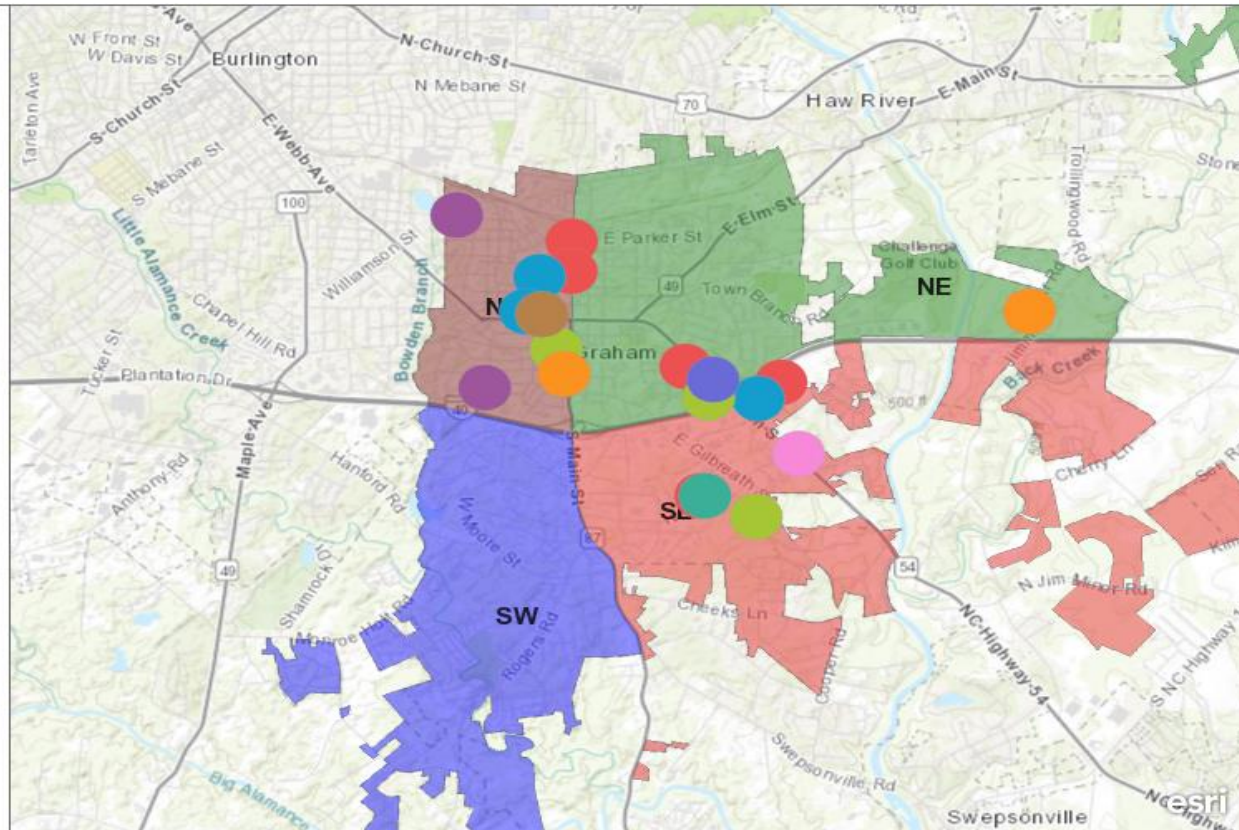

City of Graham Police Department Weekly Crime Report

JULY 26, 2021

through

AUGUST 01, 2021

080121 spreadsheet

- 23H
- 13B
- 23F
- 220
- 26A
- 13A
- 23G
- 240
- 290
- 35A

Police District

- NE
- N
- SW
- SL

Chief M. K. Cole
 216 South Maple St Graham, NC 27253
 (336) 570-6711 kcole@cityofgraham.com
<http://cityofgraham.com/police>

City of Graham Police Department

IncidentEvent dateReported	NIBRS	NIBRS DESCRIPTION
Jul 29, 2021, 5:26:00 PM	220	220 BURGLARY/BREAKING & ENTERING
Jul 31, 2021, 10:59:00 AM	220	220 BURGLARY/BREAKING & ENTERING
Jul 27, 2021, 9:48:00 AM	240	240 MOTOR VEHICLE THEFT
Jul 29, 2021, 1:50:00 PM	290	290 DESTRUCTION/DAMAGE/VANDALISM OF PROPERTY
Jul 26, 2021, 1:57:00 AM	13A	13A AGGRAVATED ASSAULT
Jul 26, 2021, 6:23:00 PM	13B	13B SIMPLE ASSAULT
Jul 27, 2021, 4:17:00 PM	13B	13B SIMPLE ASSAULT
Jul 31, 2021, 11:36:00 AM	13B	13B SIMPLE ASSAULT
Jul 28, 2021, 11:56:00 AM	23F	23F THEFT FROM MOTOR VEHICLE
Jul 28, 2021, 11:05:00 AM	23F	23F THEFT FROM MOTOR VEHICLE
Jul 30, 2021, 5:26:00 PM	23F	23F THEFT FROM MOTOR VEHICLE
Jul 28, 2021, 7:56:00 PM	23G	23G THEFT OF MOTOR VEHICLE PARTS OR ACCESSORIES
Jul 26, 2021, 6:44:00 PM	23H	23H ALL OTHER LARCENY
Jul 26, 2021, 4:00:00 PM	23H	14-72(A) MISDEMEANOR LARCENY
Jul 28, 2021, 6:40:00 AM	23H	23H ALL OTHER LARCENY
Jul 29, 2021, 7:52:00 AM	23H	23H ALL OTHER LARCENY
Jul 31, 2021, 8:09:00 PM	23H	14-72(A) FEL LARCENY - >\$400
Jul 29, 2021, 9:30:00 AM	26A	26A FALSE PRETENSES/SWINDLE/CONFIDENCE GAME
Jul 29, 2021, 12:22:00 PM	26A	26A FALSE PRETENSES/SWINDLE/CONFIDENCE GAME
Jul 27, 2021, 11:29:00 PM	35A	35A DRUG/NARCOTIC VIOLATIONS