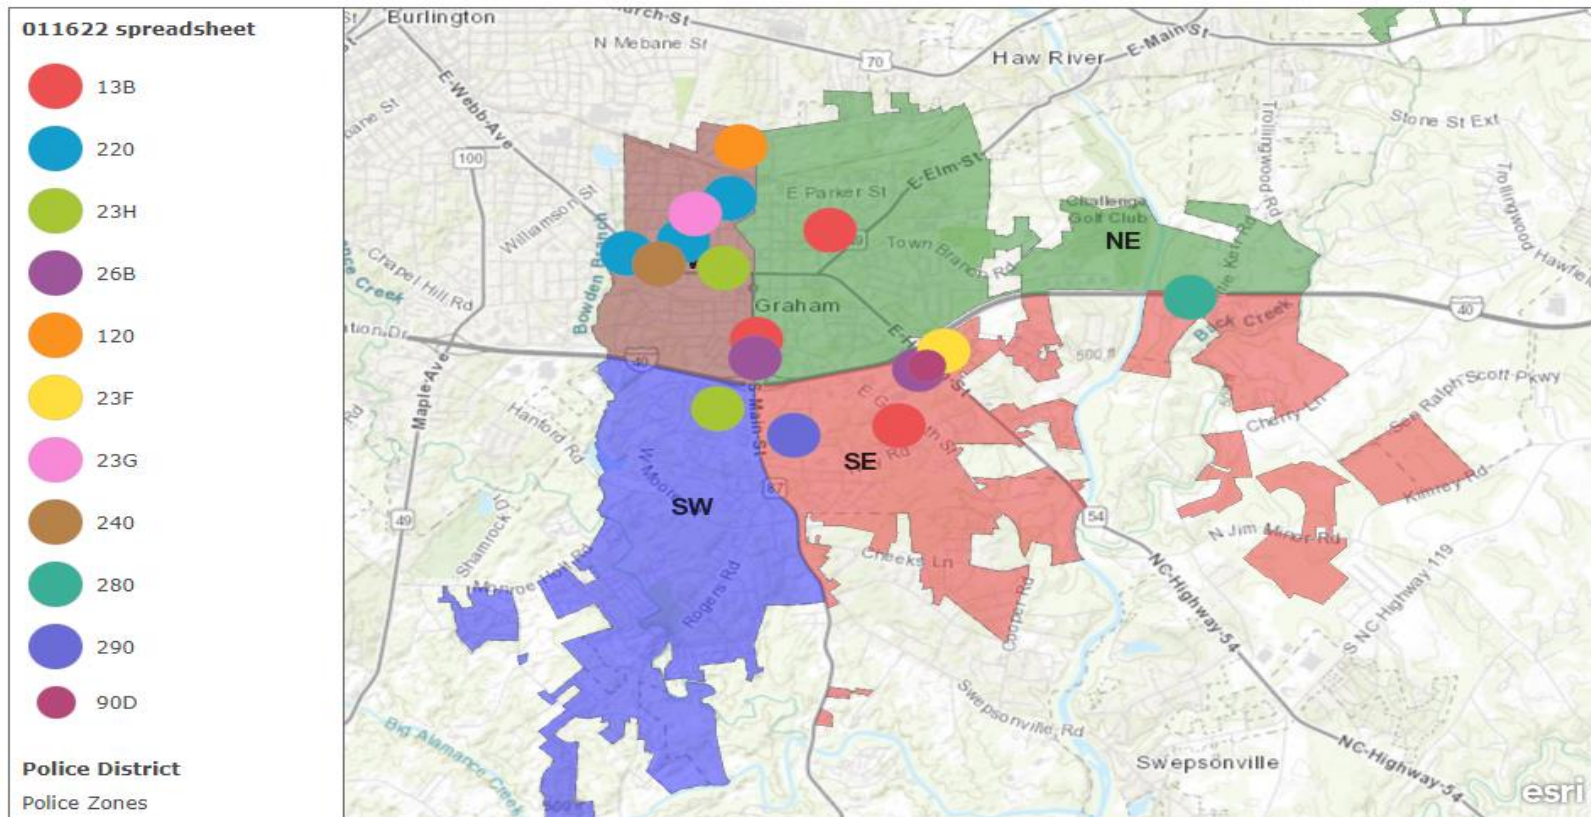

City of Graham Police Department Weekly Crime Report

January 10, 2021

through

January 16, 2021

Chief M. K. Cole
216 South Maple St Graham, NC 27253
(336) 570-6711 kcole@cityofgraham.com
<http://cityofgraham.com/police>

City of Graham Police Department

INCIDENT DATE/TIME	NIBRS	NIBRS DESCRIPTION
Jan 11, 2022, 5:22:00 PM	120	120 ROBBERY
Jan 10, 2022, 1:11:00 PM	220	220 BURGLARY/BREAKING & ENTERING
Jan 11, 2022, 7:57:00 PM	220	220 BURGLARY/BREAKING & ENTERING
Jan 12, 2022, 11:37:00 PM	220	220 BURGLARY/BREAKING & ENTERING
Jan 15, 2022, 3:15:00 AM	240	240 MOTOR VEHICLE THEFT
Jan 10, 2022, 8:34:00 PM	280	14-71.1 POSS STOLEN GOODS/PROP (F)
Jan 12, 2022, 8:00:00 AM	290	290 DESTRUCTION/DAMAGE/VANDALISM OF PROPERTY
Jan 11, 2022, 6:24:00 PM	13B	13B SIMPLE ASSAULT
Jan 15, 2022, 8:33:00 AM	13B	13B SIMPLE ASSAULT
Jan 16, 2022, 12:38:00 PM	13B	13B SIMPLE ASSAULT
Jan 12, 2022, 6:00:00 PM	23F	23F THEFT FROM MOTOR VEHICLE
Jan 13, 2022, 10:14:00 AM	23G	23G THEFT OF MOTOR VEHICLE PARTS OR ACCESSORIES
Jan 12, 2022, 6:53:00 AM	23H	23H ALL OTHER LARCENY
Jan 12, 2022, 7:47:00 PM	23H	23H ALL OTHER LARCENY
Jan 10, 2022, 4:36:00 PM	26B	26B CREDIT CARD/AUTOMATED TELLER MACHINE FRAUD
Jan 14, 2022, 8:14:00 AM	26B	26B CREDIT CARD/AUTOMATED TELLER MACHINE FRAUD
Jan 16, 2022, 5:09:00 AM	90D	90D DRIVING UNDER THE INFLUENCE