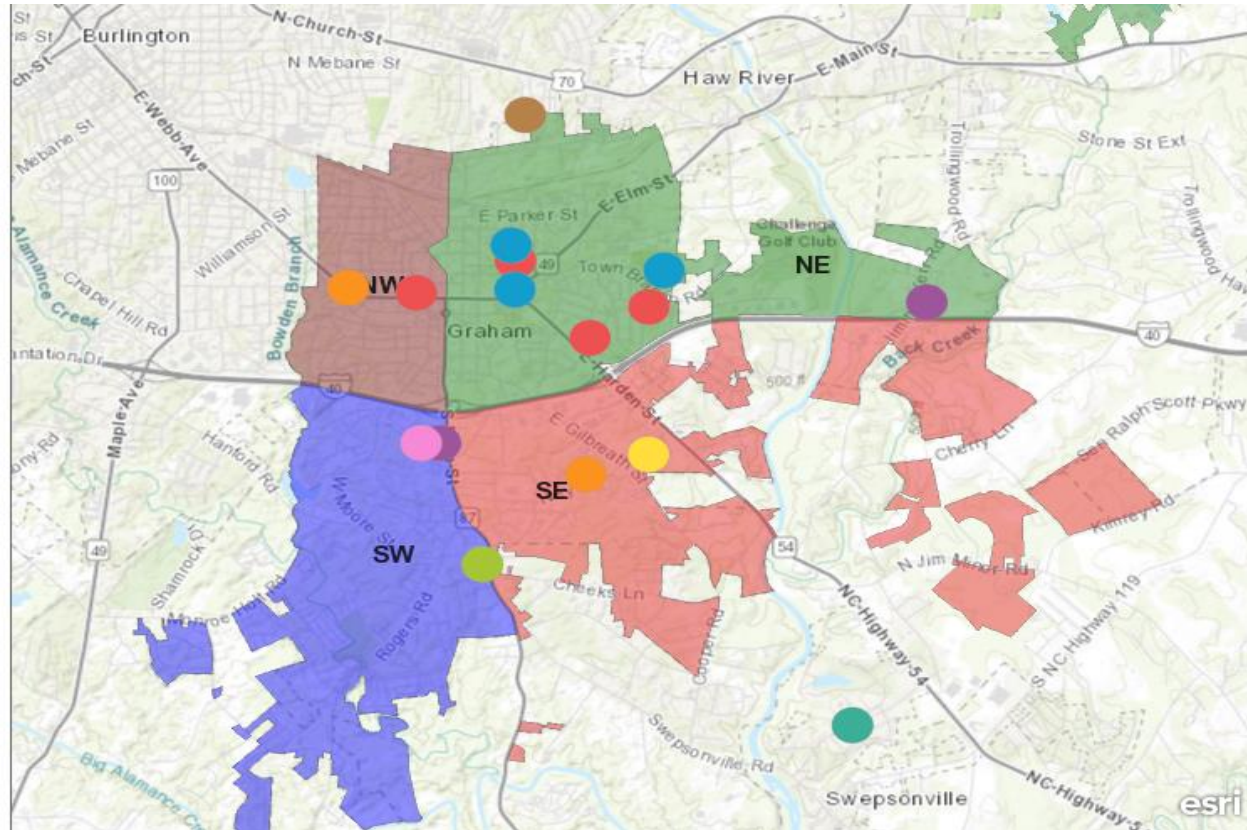

City of Graham Police Department Weekly Crime Report

January 17, 2022

through

January 23, 2022

012322 SPREADSHEET

- 13B
- 35A
- 23C
- 26A
- 290
- 220
- 23G
- 720
- 90D

Police District

Police Zones

- NE
- NW
- SE
- SW

Chief M. K. Cole
 216 South Maple St Graham, NC 27253
 (336) 570-6711 kcole@cityofgraham.com
<http://cityofgraham.com/police>

City of Graham Police Department

IncidentEvent dateReported	NIBRS	NIBRS DESCRIPTION
Jan 17, 2022, 11:21:00 PM	220	220 BURGLARY/BREAKING & ENTERING
Jan 21, 2022, 12:05:00 PM	290	290 DESTRUCTION/DAMAGE/VANDALISM OF PROPERTY
Jan 22, 2022, 4:55:00 PM	290	290 DESTRUCTION/DAMAGE/VANDALISM OF PROPERTY
Jan 22, 2022, 6:03:00 PM	720	720 ANIMAL CRUELTY
Jan 17, 2022, 4:21:00 PM	13B	13B SIMPLE ASSAULT
Jan 18, 2022, 4:11:00 PM	13B	13B SIMPLE ASSAULT
Jan 21, 2022, 9:58:00 AM	13B	13B SIMPLE ASSAULT
Jan 22, 2022, 12:46:00 PM	13B	13B SIMPLE ASSAULT
Jan 20, 2022, 10:45:00 AM	23C	23C SHOPLIFTING
Jan 23, 2022, 3:16:00 AM	23C	23C SHOPLIFTING
Jan 18, 2022, 8:27:00 AM	23G	23G THEFT OF MOTOR VEHICLE PARTS OR ACCESSORIES
Jan 20, 2022, 7:11:00 PM	26A	26A FALSE PRETENSES/SWINDLE/CONFIDENCE GAME
Jan 20, 2022, 10:03:00 PM	26A	26A FALSE PRETENSES/SWINDLE/CONFIDENCE GAME
Jan 18, 2022, 7:12:00 PM	35A	35A DRUG/NARCOTIC VIOLATIONS
Jan 18, 2022, 10:28:00 PM	35A	35A DRUG/NARCOTIC VIOLATIONS
Jan 23, 2022, 3:34:00 PM	35A	35A DRUG/NARCOTIC VIOLATIONS
Jan 21, 2022, 1:38:00 PM	90D	90D DRIVING UNDER THE INFLUENCE