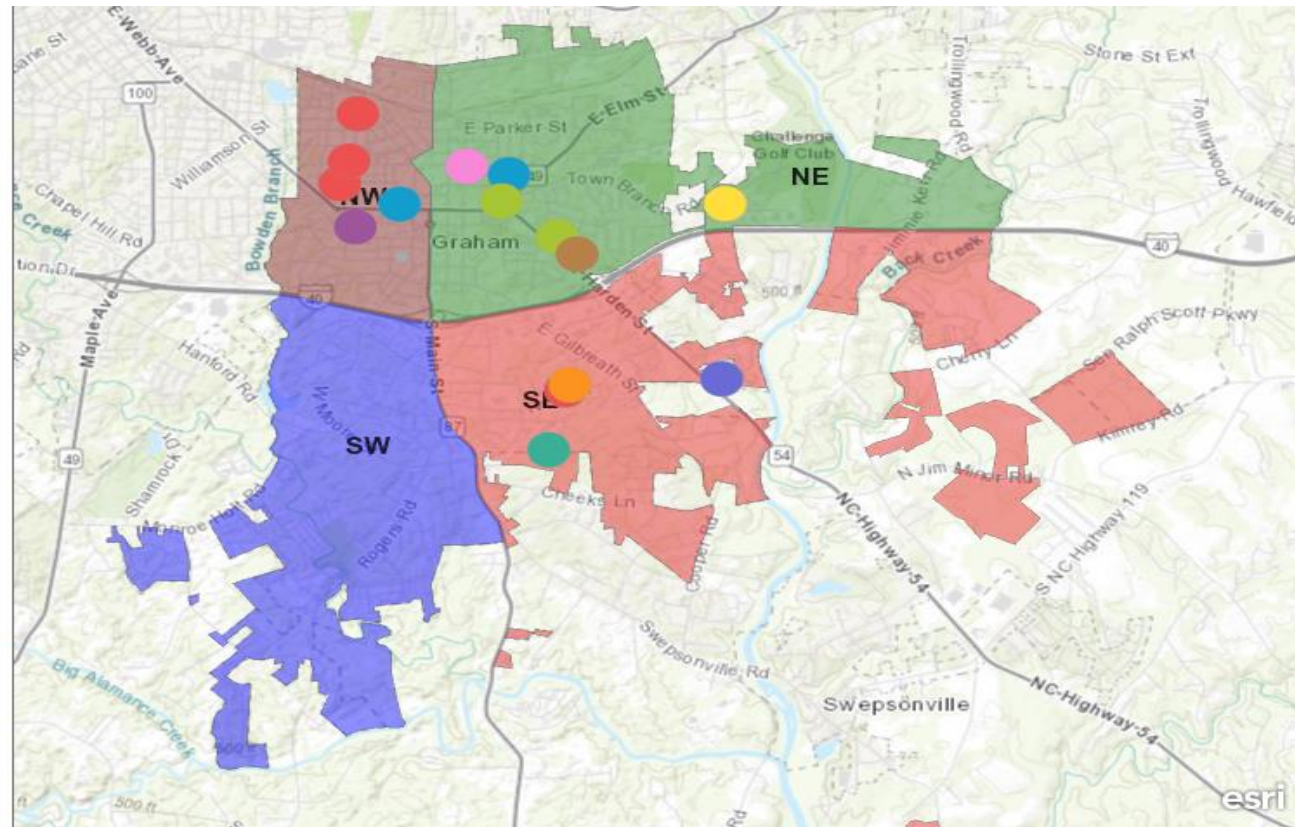

City of Graham Police Department Weekly Crime Report

January 24, 2022

through

January 30, 2022

013022 MAP

- 13B
- 13C
- 26B
- 11A
- 13A
- 23G
- 23H
- 26E
- 26F
- 35A
- Other

Police District

Police Zones

- NE
- NW
- SE
- SW

Chief M. K. Cole
216 South Maple St Graham, NC 27253
(336) 570-6711 kcole@cityofgraham.com
<http://cityofgraham.com/police>

City of Graham Police Department

INCIDENT DATE/TIME	NIBRS	NIBRS DESCRIPTION
Jan 28, 2022, 5:12:00 PM	520	520 WEAPON LAW VIOLATIONS
Jan 27, 2022, 2:36:00 AM	11A	11A RAPE
Jan 29, 2022, 8:05:00 PM	13A	13A AGGRAVATED ASSAULT
Jan 24, 2022, 1:33:00 AM	13B	13B SIMPLE ASSAULT
Jan 26, 2022, 1:04:00 PM	13B	13B SIMPLE ASSAULT
Jan 28, 2022, 6:21:00 PM	13B	13B SIMPLE ASSAULT
Jan 29, 2022, 2:32:00 AM	13B	13B SIMPLE ASSAULT
Jan 28, 2022, 9:49:00 PM	13C	13C INTIMIDATION
Jan 29, 2022, 11:34:00 AM	13C	13C INTIMIDATION
Jan 25, 2022, 7:59:00 AM	23G	23G THEFT OF MOTOR VEHICLE PARTS OR ACCESSORIES
Jan 28, 2022, 3:30:00 PM	23H	23H ALL OTHER LARCENY
Jan 24, 2022, 11:11:00 AM	26B	26B CREDIT CARD/AUTOMATED TELLER MACHINE FRAUD
Jan 25, 2022, 1:12:00 PM	26B	26B CREDIT CARD/AUTOMATED TELLER MACHINE FRAUD
Jan 26, 2022, 3:09:00 PM	26E	26E WIRE FRAUD
Jan 27, 2022, 5:07:00 PM	26F	26F IDENTITY THEFT
Jan 27, 2022, 2:08:00 PM	35A	35A DRUG/NARCOTIC VIOLATIONS
Jan 28, 2022, 10:13:00 PM	90D	90D DRIVING UNDER THE INFLUENCE