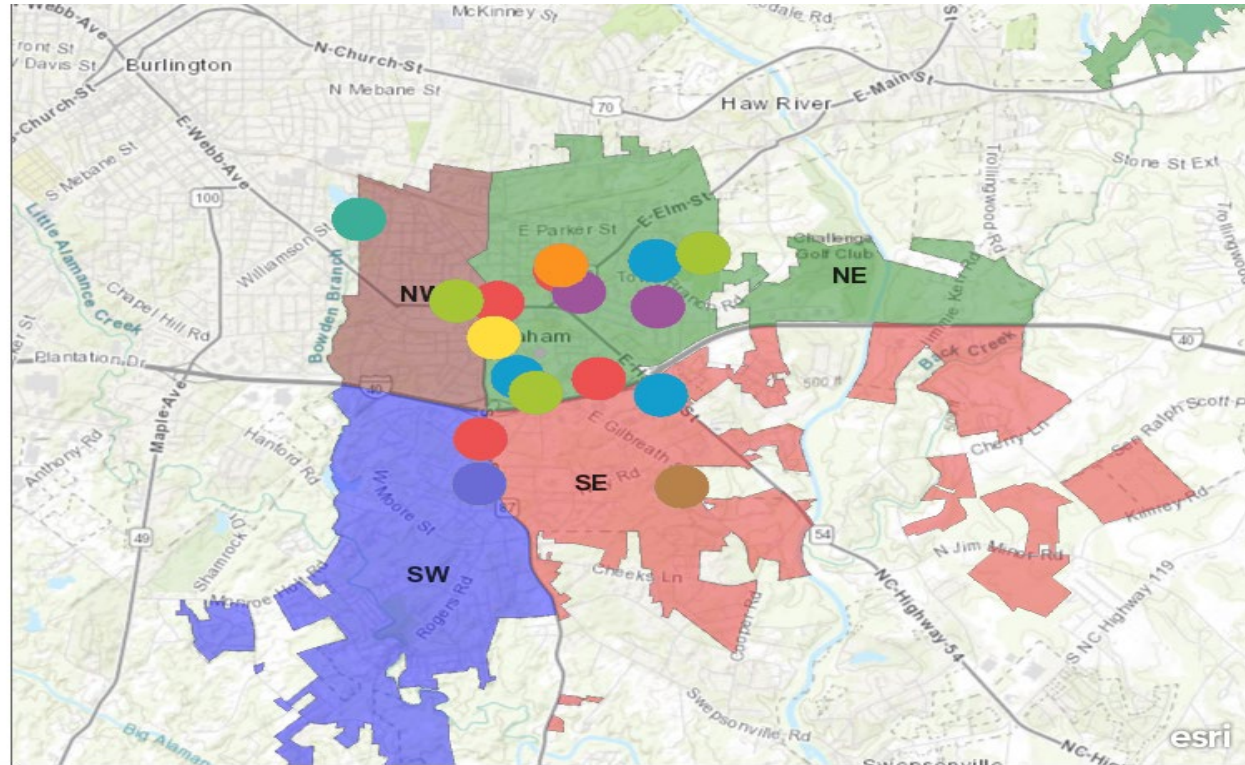

City of Graham Police Department Weekly Crime Report

DEC 05, 2022

Through

DEC 11, 2022

121122 spreadsheet 2

- 23H
- 13C
- 13B
- 23F
- 220
- 23C
- 26A
- 26E
- 280
- 290
- Other

Police District
Police Zones

Chief M. K. Cole
 216 South Maple St Graham, NC 27253
 (336) 570-6711 kcole@cityofgraham.com
<http://cityofgraham.com/police>

City of Graham Police Department

INCIDENT DATE/TIME	NIBRS	NIBRS DESCRIPTION
Dec 7, 2022, 7:34:00 PM	220	220 BURGLARY/BREAKING & ENTERING
Dec 10, 2022, 8:01:00 PM	280	280 STOLEN PROPERTY OFFENSES
Dec 7, 2022, 12:13:00 PM	290	290 DESTRUCTION/DAMAGE/VANDALISM OF PROPERTY
Dec 10, 2022, 10:15:00 PM	13B	13B SIMPLE ASSAULT
Dec 7, 2022, 1:09:00 PM	13B	13B SIMPLE ASSAULT
Dec 8, 2022, 8:30:00 AM	13B	13B SIMPLE ASSAULT
Dec 5, 2022, 2:00:00 PM	13C	13C INTIMIDATION
Dec 6, 2022, 4:09:00 PM	13C	13C INTIMIDATION
Dec 7, 2022, 1:45:00 PM	13C	13C INTIMIDATION
Dec 8, 2022, 11:00:00 AM	13C	13C INTIMIDATION
Dec 5, 2022, 6:50:00 PM	23C	23C SHOPLIFTING
Dec 8, 2022, 10:58:00 PM	23F	23F THEFT FROM MOTOR VEHICLE
Dec 9, 2022, 12:53:00 AM	23F	23F THEFT FROM MOTOR VEHICLE
Dec 11, 2022, 2:23:00 PM	23H	23H ALL OTHER LARCENY
Dec 7, 2022, 5:31:00 PM	23H	23H ALL OTHER LARCENY
Dec 6, 2022, 1:52:00 PM	23H	23H ALL OTHER LARCENY
Dec 7, 2022, 7:34:00 PM	23H	23H ALL OTHER LARCENY
Dec 8, 2022, 9:30:00 AM	23H	23H ALL OTHER LARCENY
Dec 8, 2022, 8:00:00 AM	26A	26A FALSE PRETENSES/SWINDLE/CONFIDENCE GAME
Dec 9, 2022, 11:51:00 AM	26E	26E WIRE FRAUD
Dec 7, 2022, 9:00:00 AM	35B	35B DRUG EQUIPMENT VIOLATIONS
Dec 9, 2022, 2:50:00 PM	90C	90C DISORDERLY CONDUCT
Dec 8, 2022, 4:14:00 PM	90D	90D DRIVING UNDER THE INFLUENCE