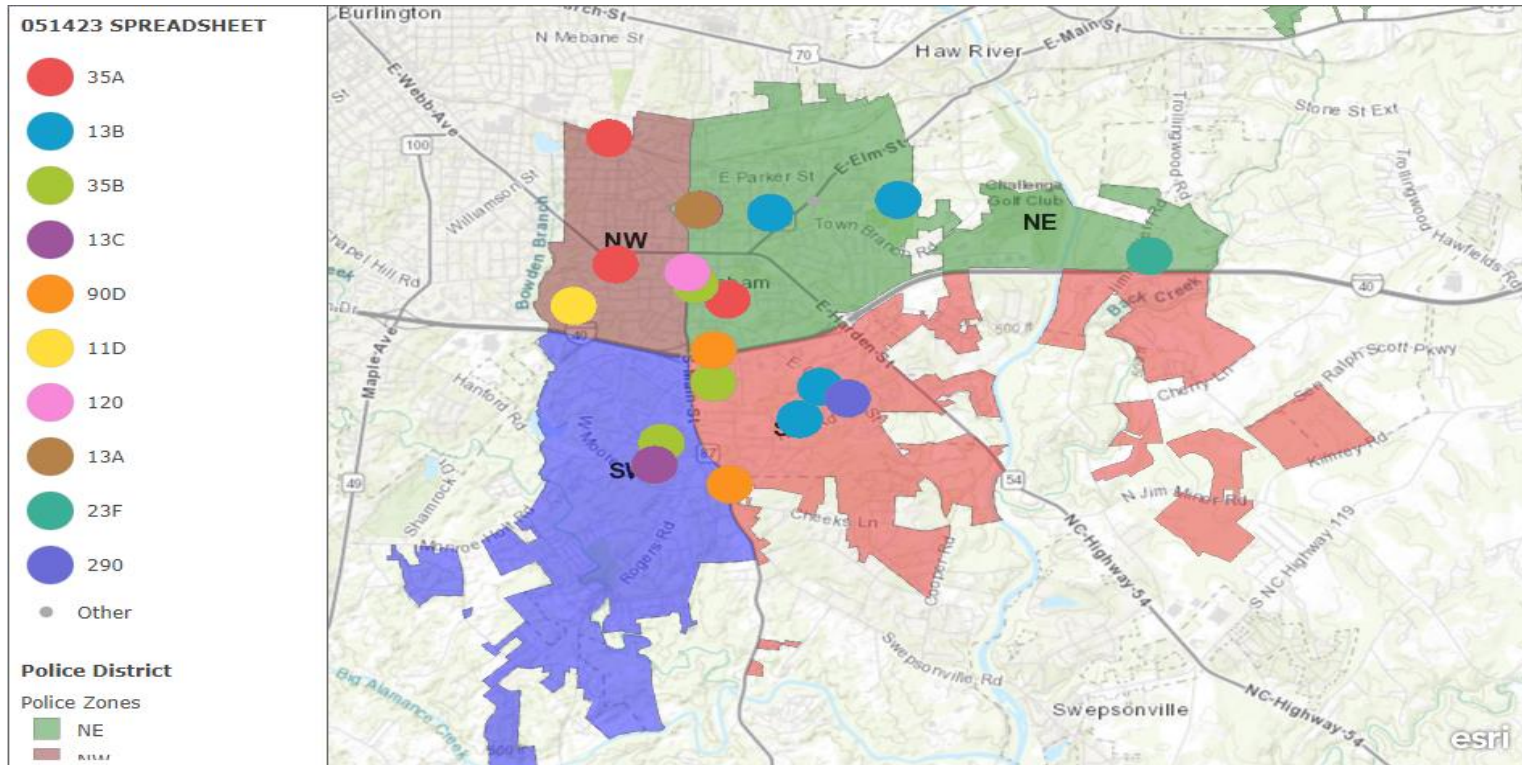

City of Graham Police Department Weekly Crime Report

MAY 08, 2023

Through

MAY 14, 2023

Chief M.K. Baker
 216 South Maple St Graham, NC 27253
 (336) 570-6711 kcole@cityofgraham.com
<http://cityofgraham.com/police>

City of Graham Police Department

NIBRS	NIBRS DESCRIPTION	ADDRESS
120	120 ROBBERY	2555 KINGFISHER ROAD
290	290 DESTRUCTION/DAMAGE/VANDALISM OF PROPERTY	845 E GILBREATH STREET
370	370 PORNOGRAPHY/OBSCENE MATERIAL	610 WARD STREET
520	520 WEAPON LAW VIOLATIONS	208 S MAIN STREET
11D	11D FONDLING	610 WARD STREET
13A	13A AGGRAVATED ASSAULT	108 E HILL STREET
13B	13B SIMPLE ASSAULT	718 IVEY ROAD
13B	13B SIMPLE ASSAULT	423 KERNODLE DR
13B	13B SIMPLE ASSAULT	1025 TROLLINGER ROAD
13B	13B SIMPLE ASSAULT	843 SARAH WILLIAMS AVENUE
13C	13C INTIMIDATION	110 E HILL STREET
13C	13C INTIMIDATION	1122 LORRAINE STREET
23F	23F THEFT FROM MOTOR VEHICLE	1044 JIMMIE KERR RD
35A	35A DRUG/NARCOTIC VIOLATIONS	1025 TROLLINGER ROAD
35A	35A DRUG/NARCOTIC VIOLATIONS	S Main St/E Crescent Square
35A	35A DRUG/NARCOTIC VIOLATIONS	S Main St/McAden St
35A	35A DRUG/NARCOTIC VIOLATIONS	1009 Lorraine Street
35A	35A DRUG/NARCOTIC VIOLATIONS	N MAIN ST/W ELM ST
35A	35A DRUG/NARCOTIC VIOLATIONS	WASHINGTON STREET AND RIVER STREET
35A	35A DRUG/NARCOTIC VIOLATIONS	208 S MAIN STREET
35B	35B DRUG EQUIPMENT VIOLATIONS	S Main St/E Crescent Square
35B	35B DRUG EQUIPMENT VIOLATIONS	1009 Lorraine Street
35B	35B DRUG EQUIPMENT VIOLATIONS	208 S MAIN STREET
90A	90A BAD CHECKS	637 E Elm Street
90D	90D DRIVING UNDER THE INFLUENCE	S MAIN STREET NEAR ROBIN LANE
90D	90D DRIVING UNDER THE INFLUENCE	I40E NEAR EXIT 147